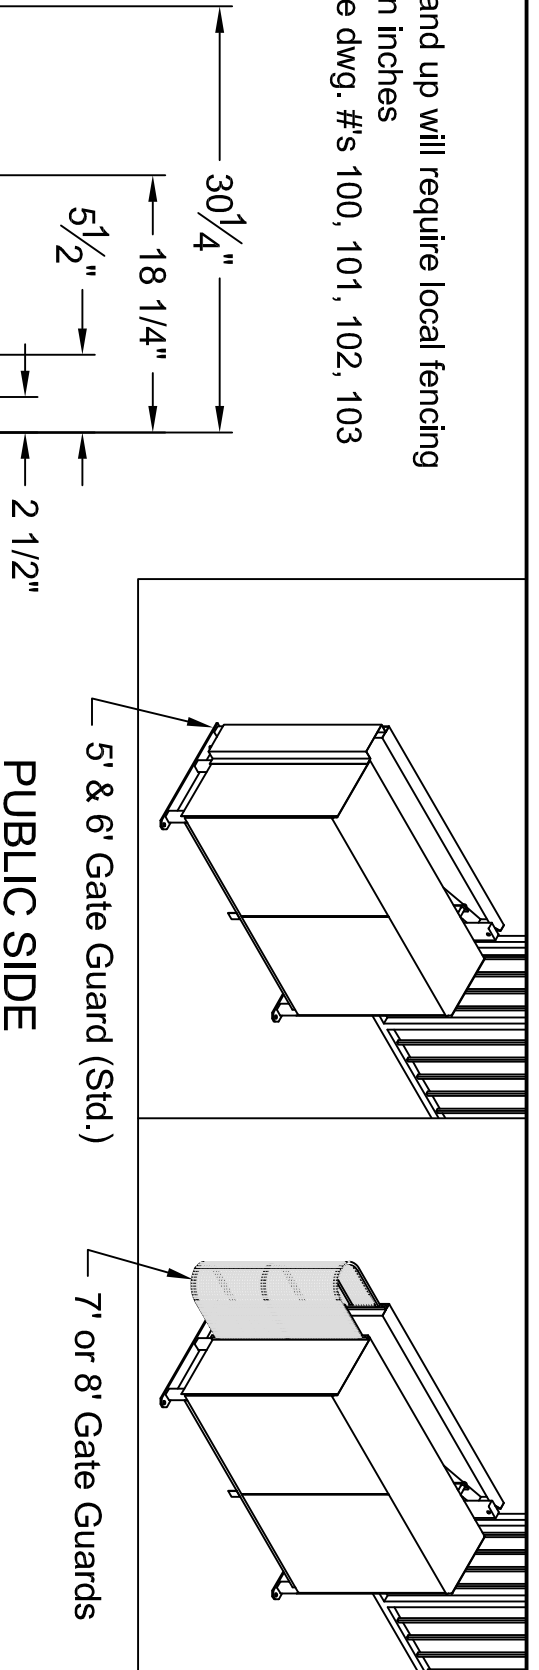

Notes:

- 1) 9' Gates and up will require local fencing
- 2) Scale is in inches
- 3) Reference dwg. #'s 100, 101, 102, 103

5' & 6' Gate Guard
6800-F

PRIVATE/SECURED SIDE

Date:	09/21/05	 <p>Autogate Gate Entry Systems Berlin Heights, Ohio FAX (419) 588-3914</p>
Drn. By:	MKS	
Supercedes:	08/23/05	
Dwg:	118	
Title: Standard Gate Guards and Dimensions		