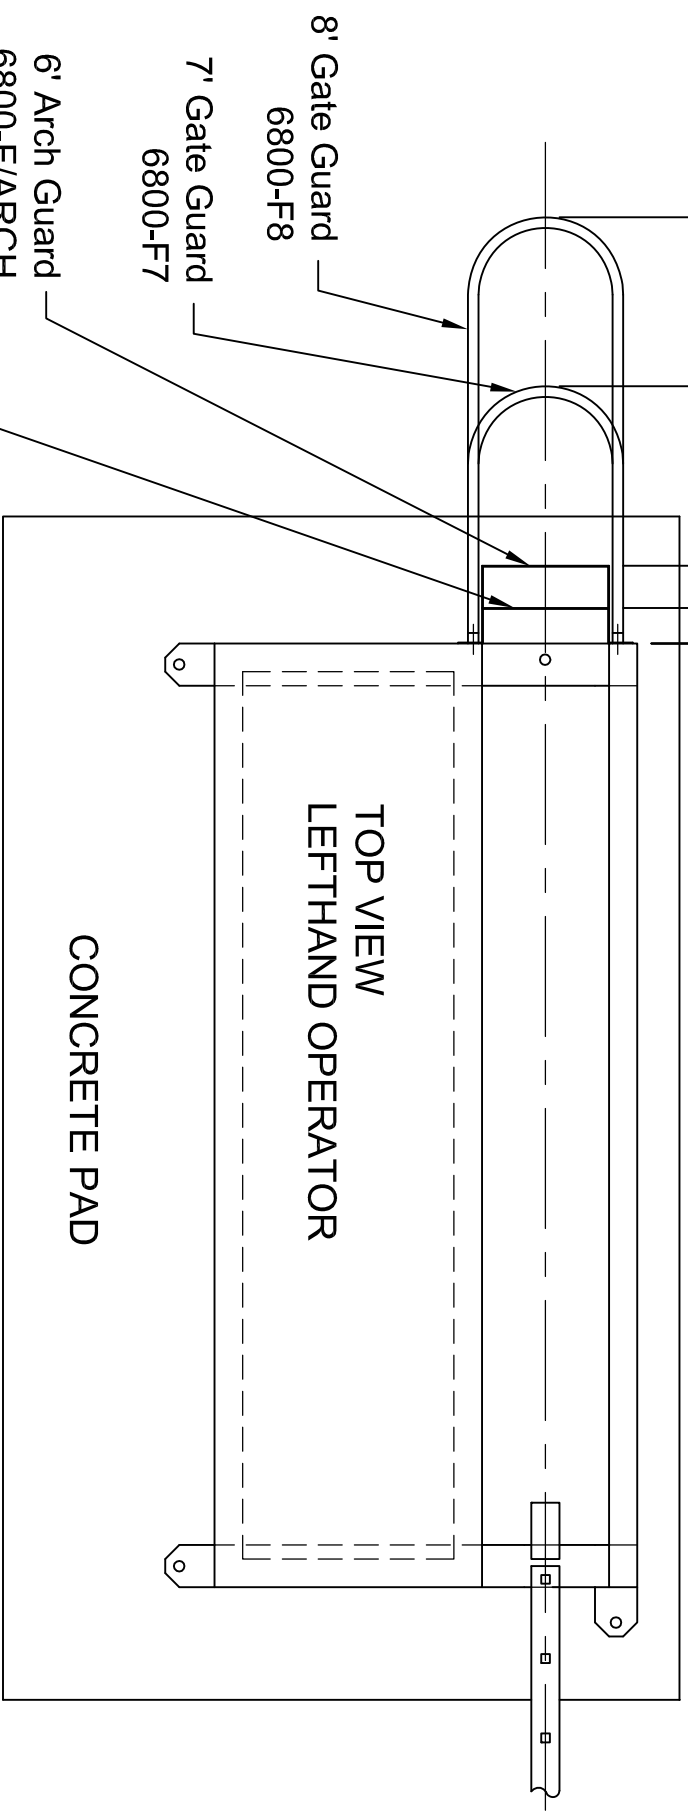

Notes:

- 1) 9' Gates and up will require local fencing
- 2) Scale is in inches
- 3) Reference dwg. #'s 100, 101, 102, 103

5' & 6' Gate Guard
6800-F

PRIVATE/SECURED SIDE

Date:	09/21/05	 <p>Autogate Gate Entry Systems Berlin Heights, Ohio FAX (419) 588-3914</p>
Drn. By:	MKS	
Supercedes:	08/23/05	
Dwg:	118	
Title: Standard Gate Guards and Dimensions		