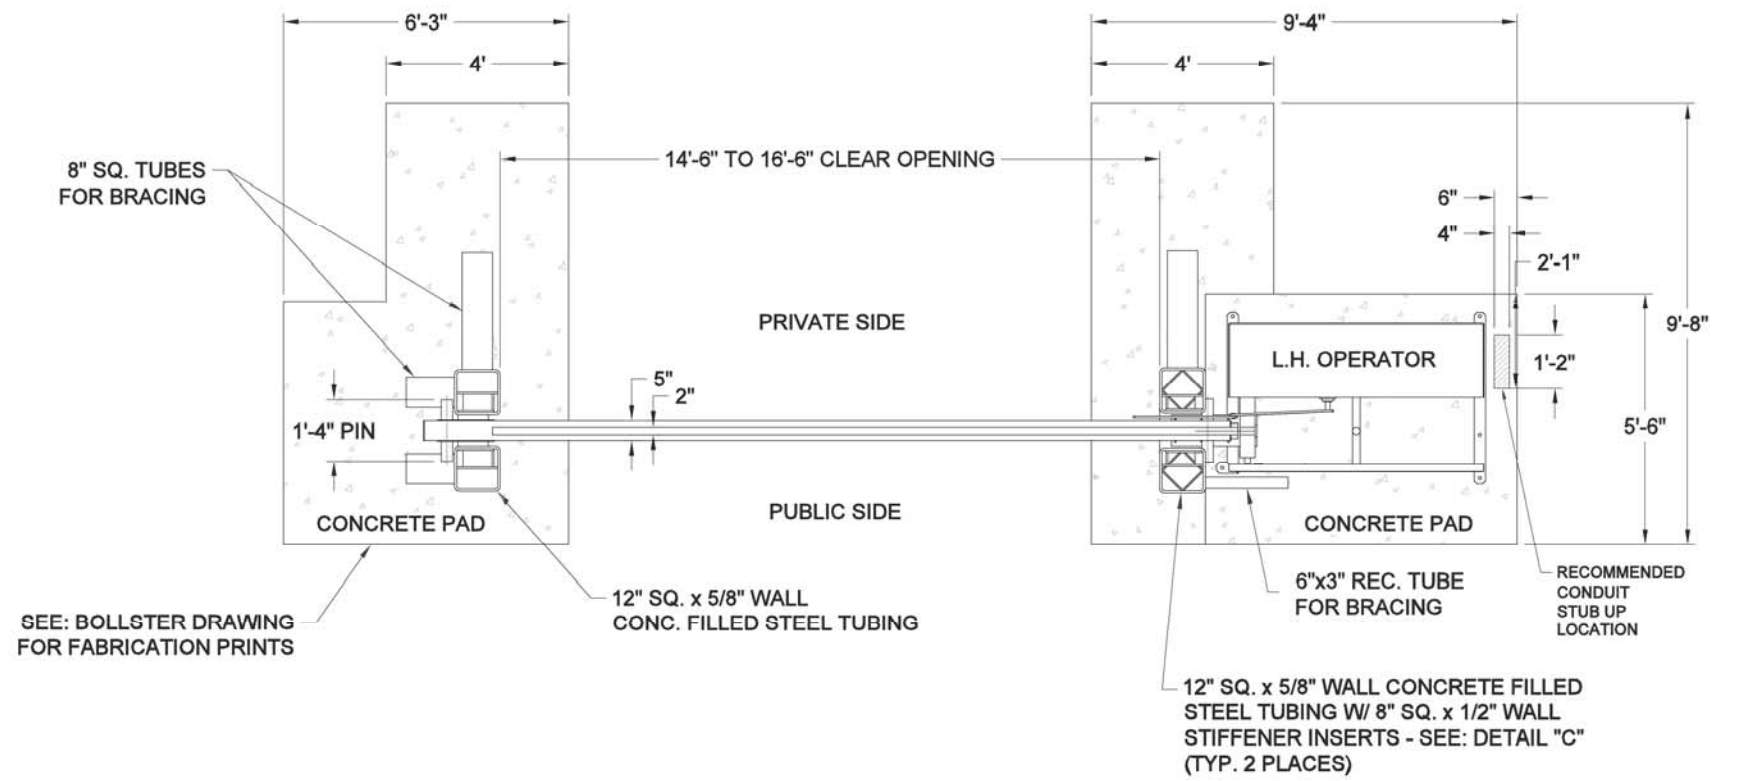

ISOMETRIC VIEW

PLAN VIEW

SIDE VIEW

ELEVATION VIEW

DO NOT SCALE

Rev.:	Description:	Date:

**NOTICE**  
THE INFORMATION CONTAINED ON THIS DOCUMENT IS CONFIDENTIAL. ANY DISSEMINATION, UNAPPROVED DISCLOSURE OR COPYING OF THIS INFORMATION IS STRICTLY PROHIBITED

UNLESS OTHERWISE SPECIFIED DIMENSIONS ARE IN INCHES ANGLES ± 1°  
X/X ± 1/32, .XX ± .01, .XXX ± .005

Date: 02/17/06  
Dwn. By: MKS  
Ckd. By: DMR

Dwg.: The SHIELD - K12 Crash Gate Layout  
Title: Buckeye "500" VPL Crash Gate - L.H.