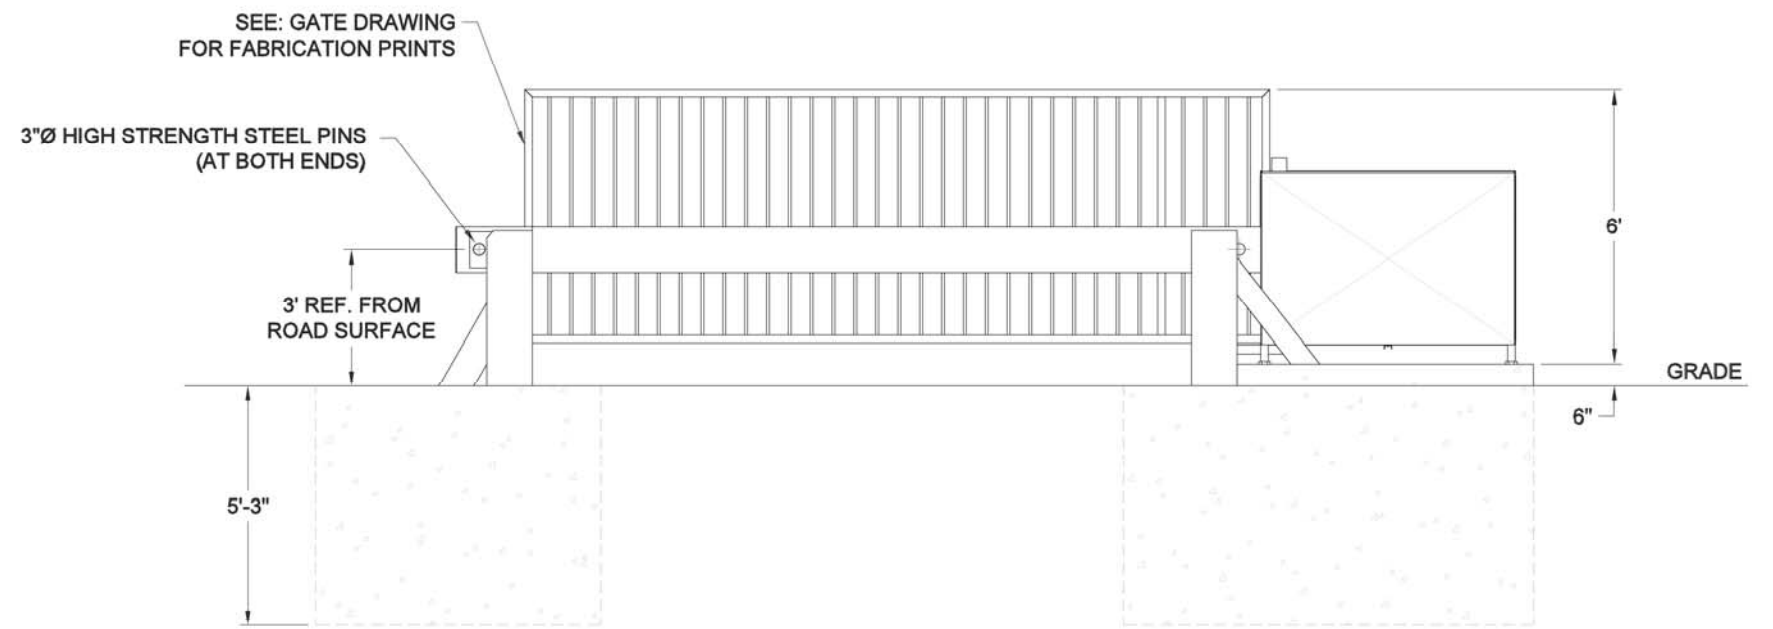

ISOMETRIC VIEW

PLAN VIEW

SIDE VIEW

ELEVATION VIEW

DO NOT SCALE

Rev.:	Description:	Date:

**NOTICE**  
THE INFORMATION CONTAINED ON THIS DOCUMENT IS CONFIDENTIAL. ANY DISSEMINATION, UNAPPROVED DISCLOSURE OR COPYING OF THIS INFORMATION IS STRICTLY PROHIBITED

UNLESS OTHERWISE SPECIFIED DIMENSIONS ARE IN INCHES ANGLES ± 1°  
X/X ± 1/32, .XX ± .01, .XXX ± .005

Date: 02/17/06  
Dwn. By: MKS  
Ckd. By: DMR

Dwg.: The SHIELD - K12 Crash Gate Layout  
Title: Buckeye "500" VPL Crash Gate - L.H.