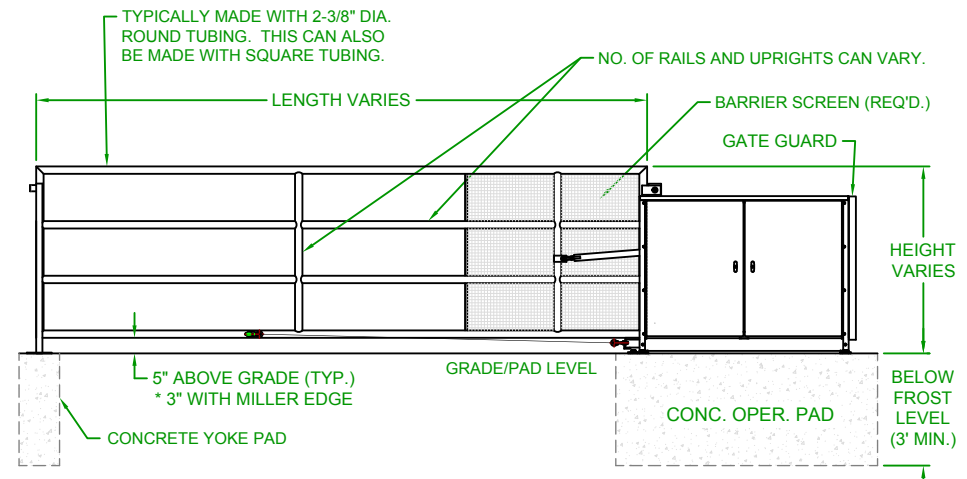

LEFTHAND - VERTICAL PIVOT GATE (VPG)

PLAN VIEW

ELEVATION VIEW
VIEWED FROM PRIVATE SIDE

RIGHTHAND - VERTICAL PIVOT GATE (VPG)

PLAN VIEW

ELEVATION VIEW
VIEWED FROM PRIVATE SIDE

NOTES:

- 1) ALL OF OUR GATES ARE TYPICALLY DRAWN FROM THE PRIVATE SIDE LOOKING OUT.
- 2) LENGTH AND HEIGHT VARIES, CONSULT WITH AUTOGATE SALES FOR MORE INFORMATION.
- 3) SHOWN WITH STANDARD 5' STYLE "E" YOKE. SEE DRAWING #105 FOR YOKE STYLES.
- 4) CONTOURS AND CURBS WILL REQUIRE CUSTOM DRAWINGS. (CONSULT WITH AUTOGATE).

NOTICE

THE INFORMATION CONTAINED ON THIS DOCUMENT IS CONFIDENTIAL. ANY DISSEMINATION, UNAPPROVED DISCLOSURE OR COPYING OF THIS INFORMATION IS STRICTLY PROHIBITED.

UNLESS OTHERWISE SPECIFIED DIMENSIONS ARE IN INCHES ANGLES ± 1°
XX ± 1/32, .XX ± .01, .XXX ± .005

Date: 4/19/07
Drn. By: MKS
Ckd. By: DMR

Dwg.: 100 Cornhusker VPG

Title: 100 Cornhusker Vertical Pivot Gate (VPG)

DO NOT SCALE					
Rev.:	Description:	Date:	Drn. By:	Ckd. By:	
C	COMBINED LEFT AND RIGHT HAND GATES ON ONE PRINT	07/20/16	MKS	KAY	
B	VPG WAS VPL & INCREASED BARRIER SCREEN COVERAGE	04/29/15	MKS	DMR	
A	UPDATED PRINT - OPERATOR SHOWN MORE ACCURATELY	03/04/13	SLD	MKS	