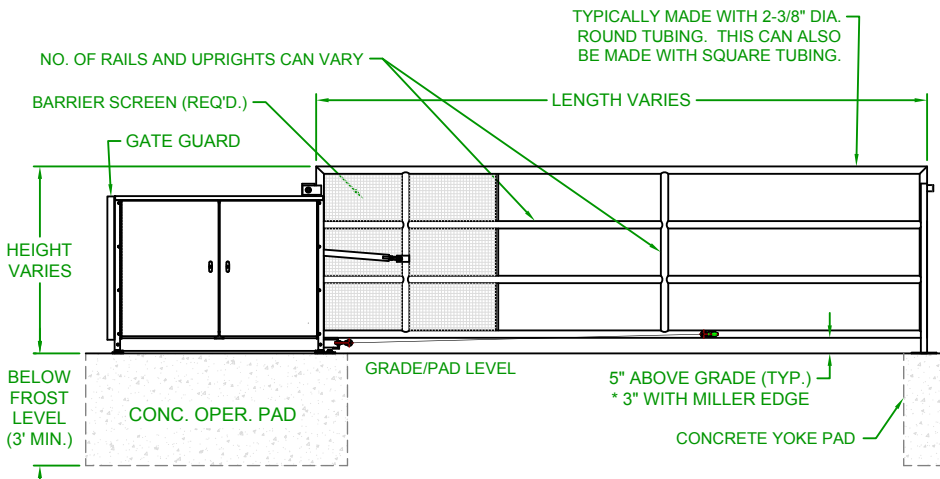

LEFTHAND - VERTICAL PIVOT GATE (VPG)

PLAN VIEW

ELEVATION VIEW
VIEWED FROM PRIVATE SIDE

RIGHTHAND - VERTICAL PIVOT GATE (VPG)

PLAN VIEW

ELEVATION VIEW
VIEWED FROM PRIVATE SIDE

NOTES:

- 1) ALL OF OUR GATES ARE TYPICALLY DRAWN FROM THE PRIVATE SIDE LOOKING OUT.
- 2) LENGTH AND HEIGHT VARIES, CONSULT WITH AUTOGATE SALES FOR MORE INFORMATION.
- 3) SHOWN WITH STANDARD 5' STYLE "E" YOKE. SEE DRAWING #105 FOR YOKE STYLES.
- 4) CONTOURS AND CURBS WILL REQUIRE CUSTOM DRAWINGS. (CONSULT WITH AUTOGATE).

NOTICE

THE INFORMATION CONTAINED ON THIS DOCUMENT IS CONFIDENTIAL. ANY DISSEMINATION, UNAPPROVED DISCLOSURE OR COPYING OF THIS INFORMATION IS STRICTLY PROHIBITED.

UNLESS OTHERWISE SPECIFIED DIMENSIONS ARE IN INCHES ANGLES ± 1°
XX ± 1/32, .XX ± .01, .XXX ± .005

Date: 4/19/07
Drn. By: MKS
Ckd. By: DMR

Dwg.: 100 Cornhusker VPG

Title: 100 Cornhusker Vertical Pivot Gate (VPG)

DO NOT SCALE					
Rev.:	Description:	Date:	Drn. By:	Ckd. By:	
C	COMBINED LEFT AND RIGHT HAND GATES ON ONE PRINT	07/20/16	MKS	KAY	
B	VPG WAS VPL & INCREASED BARRIER SCREEN COVERAGE	04/29/15	MKS	DMR	
A	UPDATED PRINT - OPERATOR SHOWN MORE ACCURATELY	03/04/13	SLD	MKS	