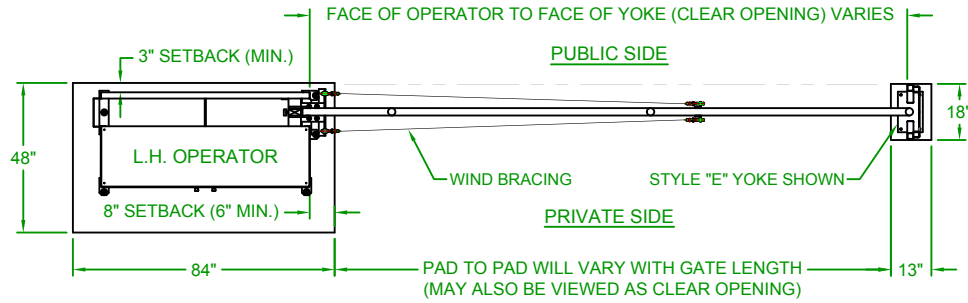

LEFTHAND - VERTICAL PIVOT GATE (VPG)

PLAN VIEW

ELEVATION VIEW
VIEWED FROM PRIVATE SIDE

RIGHTHAND - VERTICAL PIVOT GATE (VPG)

PLAN VIEW

ELEVATION VIEW
VIEWED FROM PRIVATE SIDE

NOTES:

- 1) ALL OF OUR GATES ARE TYPICALLY DRAWN FROM THE PRIVATE SIDE LOOKING OUT.
- 2) LENGTH AND HEIGHT VARIES, CONSULT WITH AUTOGATE SALES FOR MORE INFORMATION.
- 3) SHOWN WITH STANDARD 5' STYLE "E" YOKE. SEE DRAWING #105 FOR YOKE STYLES.
- 4) CONTOURS AND CURBS WILL REQUIRE CUSTOM DRAWINGS. (CONSULT WITH AUTOGATE).

NOTICE

THE INFORMATION CONTAINED ON THIS DOCUMENT IS CONFIDENTIAL. ANY DISSEMINATION, UNAPPROVED DISCLOSURE OR COPYING OF THIS INFORMATION IS STRICTLY PROHIBITED.

UNLESS OTHERWISE SPECIFIED DIMENSIONS ARE IN INCHES ANGLES ± 1°
XX ± 1/32, .XX ± .01, .XXX ± .005

Date: 4/19/07
Drn. By: MKS
Ckd. By: DMR

Dwg.: 100 Cornhusker VPG

Title: 100 Cornhusker Vertical Pivot Gate (VPG)

DO NOT SCALE					
Rev.:	Description:	Date:	Drn. By:	Ckd. By:	
C	COMBINED LEFT AND RIGHT HAND GATES ON ONE PRINT	07/20/16	MKS	KAY	
B	VPG WAS VPL & INCREASED BARRIER SCREEN COVERAGE	04/29/15	MKS	DMR	
A	UPDATED PRINT - OPERATOR SHOWN MORE ACCURATELY	03/04/13	SLD	MKS	