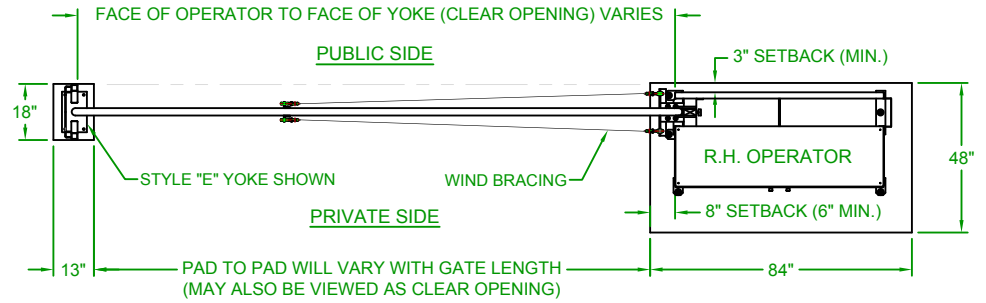

LEFTHAND - VERTICAL PIVOT GATE (VPG)

PLAN VIEW

ELEVATION VIEW
VIEWED FROM PRIVATE SIDE

RIGHTHAND - VERTICAL PIVOT GATE (VPG)

PLAN VIEW

ELEVATION VIEW
VIEWED FROM PRIVATE SIDE

NOTES:

- 1) ALL OF OUR GATES ARE TYPICALLY DRAWN FROM THE PRIVATE SIDE LOOKING OUT.
- 2) LENGTH AND HEIGHT VARIES, CONSULT WITH AUTOGATE SALES FOR MORE INFORMATION.
- 3) SHOWN WITH STANDARD 5' STYLE "E" YOKE. SEE DRAWING #105 FOR YOKE STYLES.
- 4) CONTOURS AND CURBS WILL REQUIRE CUSTOM DRAWINGS. (CONSULT WITH AUTOGATE).

NOTICE

THE INFORMATION CONTAINED ON THIS DOCUMENT IS CONFIDENTIAL. ANY DISSEMINATION, UNAPPROVED DISCLOSURE OR COPYING OF THIS INFORMATION IS STRICTLY PROHIBITED.

UNLESS OTHERWISE SPECIFIED DIMENSIONS ARE IN INCHES ANGLES ± 1°
XX ± 1/32, .XX ± .01, .XXX ± .005

Date: 4/19/07
Drn. By: MKS
Ckd. By: DMR

Dwg.: 100 Cornhusker VPG

Title: 100 Cornhusker Vertical Pivot Gate (VPG)

DO NOT SCALE					
Rev.:	Description:	Date:	Drn. By:	Ckd. By:	
C	COMBINED LEFT AND RIGHT HAND GATES ON ONE PRINT	07/20/16	MKS	KAY	
B	VPG WAS VPL & INCREASED BARRIER SCREEN COVERAGE	04/29/15	MKS	DMR	
A	UPDATED PRINT - OPERATOR SHOWN MORE ACCURATELY	03/04/13	SLD	MKS	