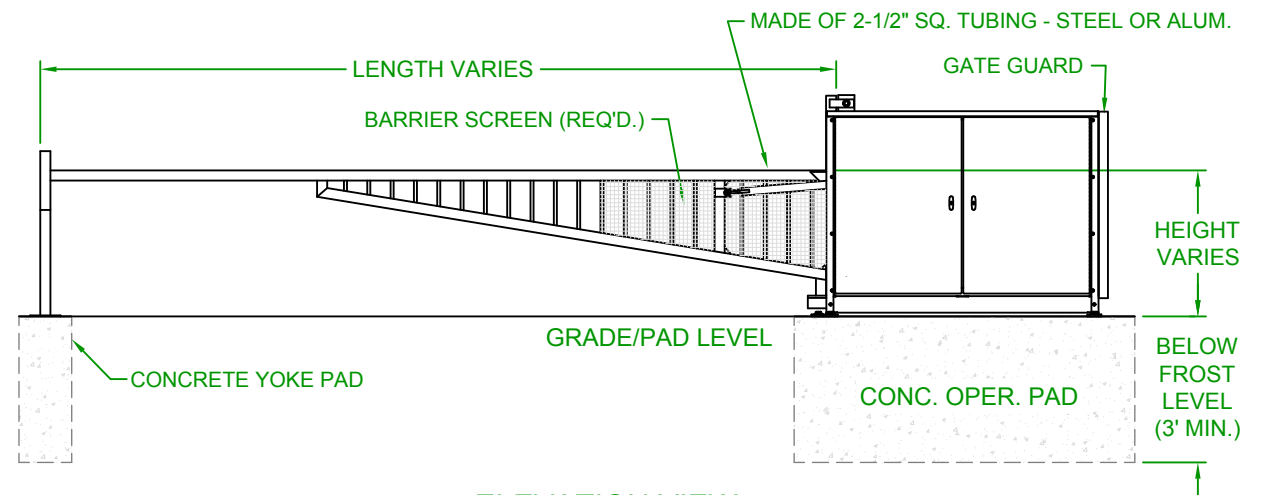

LEFTHAND - VERTICAL PIVOT GATE (VPG)

PLAN VIEW

RIGHTHAND - VERTICAL PIVOT GATE (VPG)

PLAN VIEW

**ELEVATION VIEW
VIEWED FROM PRIVATE SIDE**

**ELEVATION VIEW
VIEWED FROM PRIVATE SIDE**

NOTES:

- 1) ALL OF OUR GATES ARE TYPICALLY DRAWN FROM THE PRIVATE SIDE LOOKING OUT.
- 2) LENGTH AND HEIGHT VARIES, CONSULT WITH AUTOGATE SALES FOR MORE INFORMATION.
- 3) SHOWN WITH A PAD MOUNTED BARRACUDA STYLE YOKE (ALSO AVAILABLE IN A POST MOUNT).
- 4) CONTOURS AND CURBS WILL REQUIRE CUSTOM DRAWINGS. (CONSULT WITH AUTOGATE).

Rev.:	Description:	Date:	Drn. By:	Ckd. By:
C	COMBINED LEFT AND RIGHT HAND GATES ON ONE PRINT	07/20/16	MKS	KAY
B	VPG WAS VPL & INCREASED BARRIER SCREEN COVERAGE	04/29/15	MKS	DMR
A	UPDATED PRINT - OPERATOR SHOWN MORE ACCURATELY	03/04/13	SLD	MKS