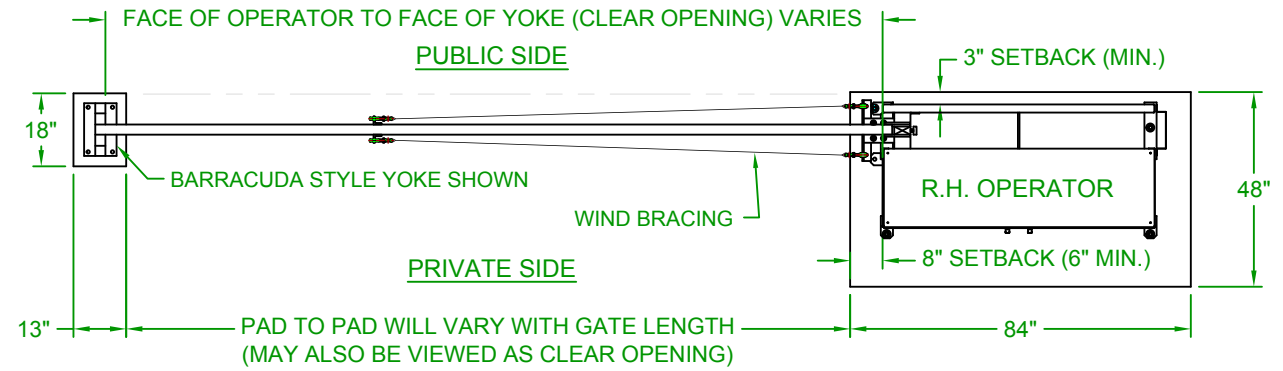

LEFTHAND - VERTICAL PIVOT GATE (VPG)

PLAN VIEW

RIGHTHAND - VERTICAL PIVOT GATE (VPG)

PLAN VIEW

**ELEVATION VIEW
VIEWED FROM PRIVATE SIDE**

**ELEVATION VIEW
VIEWED FROM PRIVATE SIDE**

NOTES:

- 1) ALL OF OUR GATES ARE TYPICALLY DRAWN FROM THE PRIVATE SIDE LOOKING OUT.
- 2) LENGTH AND HEIGHT VARIES, CONSULT WITH AUTOGATE SALES FOR MORE INFORMATION.
- 3) SHOWN WITH A PAD MOUNTED BARRACUDA STYLE YOKE (ALSO AVAILABLE IN A POST MOUNT).
- 4) CONTOURS AND CURBS WILL REQUIRE CUSTOM DRAWINGS. (CONSULT WITH AUTOGATE).

Rev.:	Description:	Date:	Drn. By:	Ckd. By:
C	COMBINED LEFT AND RIGHT HAND GATES ON ONE PRINT	07/20/16	MKS	KAY
B	VPG WAS VPL & INCREASED BARRIER SCREEN COVERAGE	04/29/15	MKS	DMR
A	UPDATED PRINT - OPERATOR SHOWN MORE ACCURATELY	03/04/13	SLD	MKS

DO NOT SCALE	
NOTICE	THE INFORMATION CONTAINED ON THIS DOCUMENT IS CONFIDENTIAL. ANY DISSEMINATION, UNAPPROVED DISCLOSURE OR COPYING OF THIS INFORMATION IS STRICTLY PROHIBITED
UNLESS OTHERWISE SPECIFIED	DIMENSIONS ARE IN INCHES
	ANGLES ± 1°
	X/X ± 1/32, .XX ± .01, .XXX ± .005