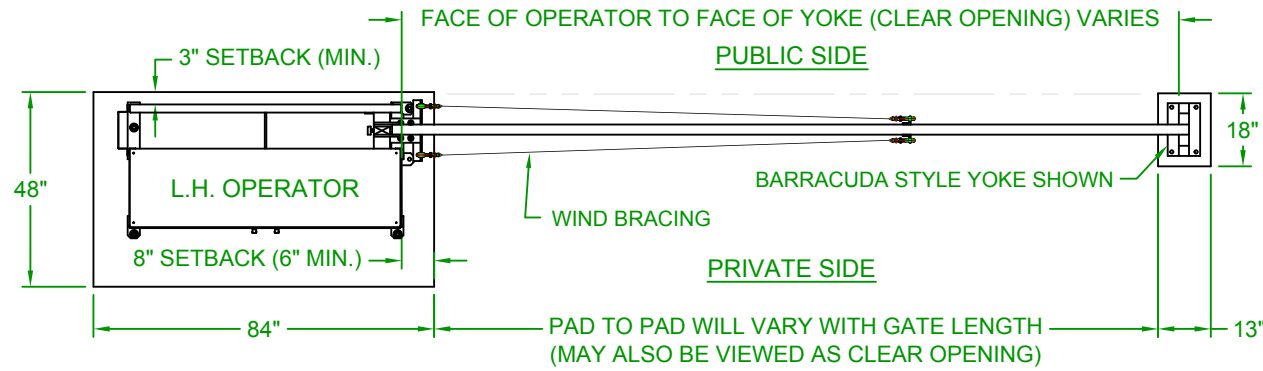

LEFTHAND - VERTICAL PIVOT GATE (VPG)

PLAN VIEW

RIGHTHAND - VERTICAL PIVOT GATE (VPG)

PLAN VIEW

**ELEVATION VIEW
VIEWED FROM PRIVATE SIDE**

**ELEVATION VIEW
VIEWED FROM PRIVATE SIDE**

NOTES:

- 1) ALL OF OUR GATES ARE TYPICALLY DRAWN FROM THE PRIVATE SIDE LOOKING OUT.
- 2) LENGTH AND HEIGHT VARIES, CONSULT WITH AUTOGATE SALES FOR MORE INFORMATION.
- 3) SHOWN WITH A PAD MOUNTED BARRACUDA STYLE YOKE (ALSO AVAILABLE IN A POST MOUNT).
- 4) CONTOURS AND CURBS WILL REQUIRE CUSTOM DRAWINGS. (CONSULT WITH AUTOGATE).

Rev.:	Description:	Date:	Drn. By:	Ckd. By:
C	COMBINED LEFT AND RIGHT HAND GATES ON ONE PRINT	07/20/16	MKS	KAY
B	VPG WAS VPL & INCREASED BARRIER SCREEN COVERAGE	04/29/15	MKS	DMR
A	UPDATED PRINT - OPERATOR SHOWN MORE ACCURATELY	03/04/13	SLD	MKS

DO NOT SCALE	
NOTICE	THE INFORMATION CONTAINED ON THIS DOCUMENT IS CONFIDENTIAL. ANY DISSEMINATION, UNAPPROVED DISCLOSURE OR COPYING OF THIS INFORMATION IS STRICTLY PROHIBITED
UNLESS OTHERWISE SPECIFIED	DIMENSIONS ARE IN INCHES
	ANGLES ± 1°
	X/X ± 1/32, .XX ± .01, .XXX ± .005