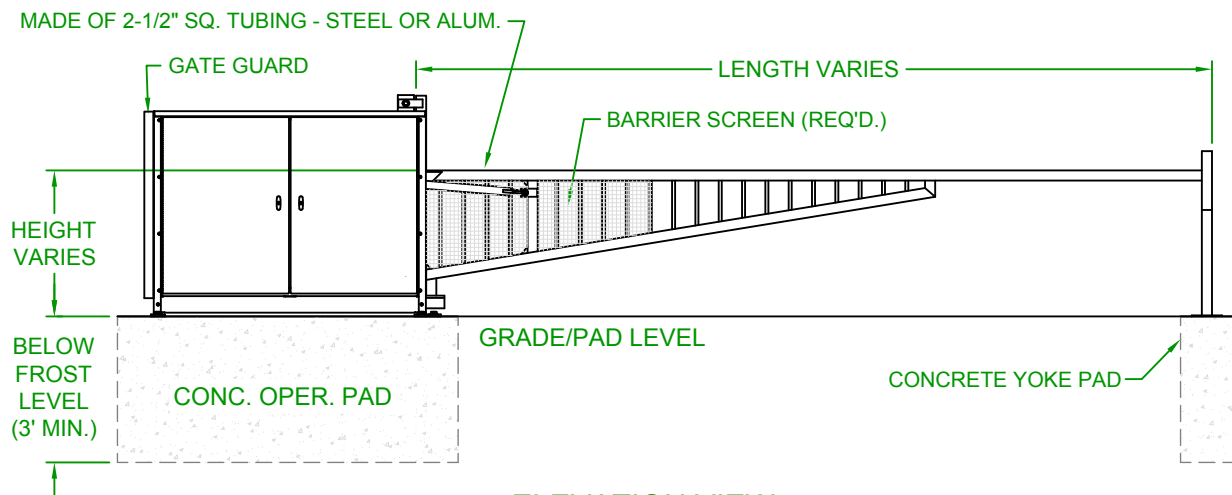

LEFTHAND - VERTICAL PIVOT GATE (VPG)

PLAN VIEW

RIGHTHAND - VERTICAL PIVOT GATE (VPG)

PLAN VIEW

**ELEVATION VIEW
VIEWED FROM PRIVATE SIDE**

**ELEVATION VIEW
VIEWED FROM PRIVATE SIDE**

NOTES:

- 1) ALL OF OUR GATES ARE TYPICALLY DRAWN FROM THE PRIVATE SIDE LOOKING OUT.
- 2) LENGTH AND HEIGHT VARIES, CONSULT WITH AUTOGATE SALES FOR MORE INFORMATION.
- 3) SHOWN WITH A PAD MOUNTED BARRACUDA STYLE YOKE (ALSO AVAILABLE IN A POST MOUNT).
- 4) CONTOURS AND CURBS WILL REQUIRE CUSTOM DRAWINGS. (CONSULT WITH AUTOGATE).

Rev.:	Description:	Date:	Drn. By:	Ckd. By:
C	COMBINED LEFT AND RIGHT HAND GATES ON ONE PRINT	07/20/16	MKS	KAY
B	VPG WAS VPL & INCREASED BARRIER SCREEN COVERAGE	04/29/15	MKS	DMR
A	UPDATED PRINT - OPERATOR SHOWN MORE ACCURATELY	03/04/13	SLD	MKS