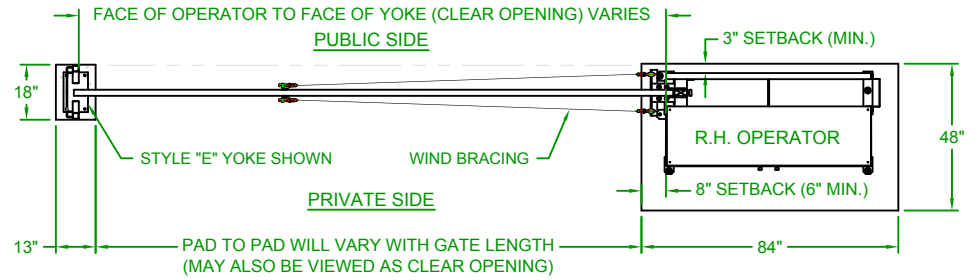

LEFTHAND - VERTICAL PIVOT GATE (VPG)

PLAN VIEW

RIGHTHAND - VERTICAL PIVOT GATE (VPG)

PLAN VIEW

**ELEVATION VIEW
VIEWED FROM PRIVATE SIDE**

**ELEVATION VIEW
VIEWED FROM PRIVATE SIDE**

NOTES:

- 1) ALL OF OUR GATES ARE TYPICALLY DRAWN FROM THE PRIVATE SIDE LOOKING OUT.
- 2) LENGTH AND HEIGHT VARIES, CONSULT WITH AUTOGATE SALES FOR MORE INFORMATION.
- 3) SHOWN WITH STANDARD 5' STYLE "E" YOKE. SEE DRAWING #105 FOR YOKE STYLES.
- 4) CONTOURS AND CURBS WILL REQUIRE CUSTOM DRAWINGS. (CONSULT WITH AUTOGATE).

		DO NOT SCALE			<p style="text-align: center;">NOTICE</p> <p>THE INFORMATION CONTAINED ON THIS DOCUMENT IS CONFIDENTIAL. ANY DISSEMINATION, UNAPPROVED DISCLOSURE OR COPYING OF THIS INFORMATION IS STRICTLY PROHIBITED.</p> <p>UNLESS OTHERWISE SPECIFIED DIMENSIONS ARE IN INCHES ANGLES ± 1° XX ± 1/32, XX ± .01, XXX ± .005</p>	Date: 4/19/07	<p>AutoGate Gate Entry Systems Berlin Heights, Ohio FAX (419) 588-3514</p>
		Drn. By: MKS	Ckd. By: DMR				
Rev.:	Description:	Date:	Drn. By:	Ckd. By:	Dwg.: 400 Catawba VPG		
C	COMBINED LEFT AND RIGHT HAND GATES ON ONE PRINT	07/20/16	MKS	KAY	Title: 400 Catawba Vertical Pivot Gate (VPG)		
B	VPG WAS VPL & INCREASED BARRIER SCREEN COVERAGE	04/29/15	MKS	DMR			
A	UPDATED PRINT - OPERATOR SHOWN MORE ACCURATELY	03/04/13	SLD	MKS			