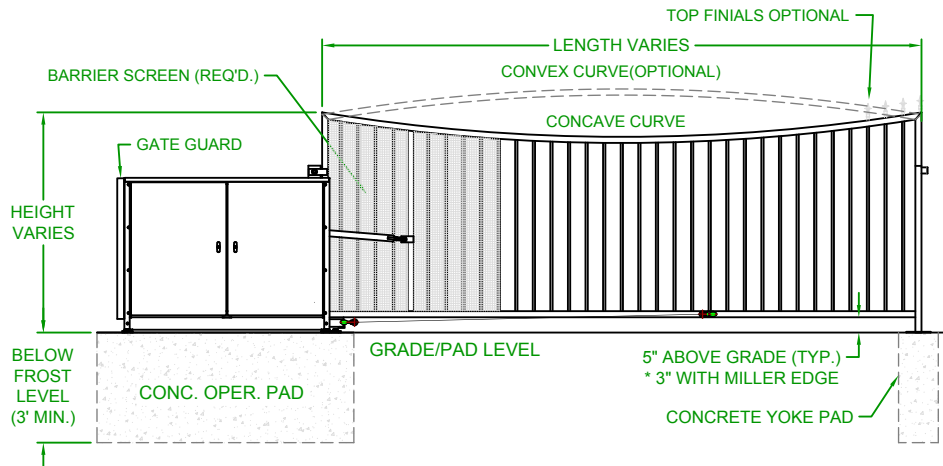

LEFTHAND - VERTICAL PIVOT GATE (VPG)

PLAN VIEW

RIGHTHAND - VERTICAL PIVOT GATE (VPG)

PLAN VIEW

**ELEVATION VIEW
VIEWED FROM PRIVATE SIDE**

**ELEVATION VIEW
VIEWED FROM PRIVATE SIDE**

NOTES:

- 1) ALL OF OUR GATES ARE TYPICALLY DRAWN FROM THE PRIVATE SIDE LOOKING OUT.
- 2) LENGTH AND HEIGHT VARIES, CONSULT WITH AUTOGATE SALES FOR MORE INFORMATION.
- 3) SHOWN WITH STANDARD 5' STYLE "E" YOKE. SEE DRAWING #105 FOR YOKE STYLES.
- 4) CONTOURS AND CURBS WILL REQUIRE CUSTOM DRAWINGS. (CONSULT WITH AUTOGATE).

		DO NOT SCALE			<p style="text-align: center;">NOTICE</p> <p>THE INFORMATION CONTAINED ON THIS DOCUMENT IS CONFIDENTIAL. ANY DISSEMINATION, UNAPPROVED DISCLOSURE OR COPYING OF THIS INFORMATION IS STRICTLY PROHIBITED.</p> <p>UNLESS OTHERWISE SPECIFIED DIMENSIONS ARE IN INCHES ANGLES ± 1° XX ± 1/32, XX ± .01, XXX ± .005</p>	Date: 4/19/07	<p>AutoGate Gate Entry Systems Berlin Heights, Ohio FAX (419) 588-3514</p>
		Drn. By: MKS	Ckd. By: DMR				
Rev.:	Description:	Date:	Drn. By:	Ckd. By:	Dwg.: 400 Catawba VPG		
C	COMBINED LEFT AND RIGHT HAND GATES ON ONE PRINT	07/20/16	MKS	KAY	Title: 400 Catawba Vertical Pivot Gate (VPG)		
B	VPG WAS VPL & INCREASED BARRIER SCREEN COVERAGE	04/29/15	MKS	DMR			
A	UPDATED PRINT - OPERATOR SHOWN MORE ACCURATELY	03/04/13	SLD	MKS			