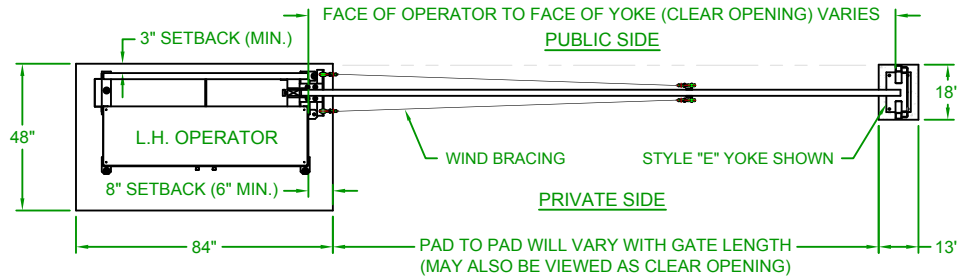

LEFTHAND - VERTICAL PIVOT GATE (VPG)

PLAN VIEW

RIGHTHAND - VERTICAL PIVOT GATE (VPG)

PLAN VIEW

**ELEVATION VIEW
VIEWED FROM PRIVATE SIDE**

**ELEVATION VIEW
VIEWED FROM PRIVATE SIDE**

NOTES:

- 1) ALL OF OUR GATES ARE TYPICALLY DRAWN FROM THE PRIVATE SIDE LOOKING OUT.
- 2) LENGTH AND HEIGHT VARIES, CONSULT WITH AUTOGATE SALES FOR MORE INFORMATION.
- 3) SHOWN WITH STANDARD 5' STYLE "E" YOKE. SEE DRAWING #105 FOR YOKE STYLES.
- 4) CONTOURS AND CURBS WILL REQUIRE CUSTOM DRAWINGS. (CONSULT WITH AUTOGATE).

		DO NOT SCALE			<p style="text-align: center;">NOTICE</p> <p>THE INFORMATION CONTAINED ON THIS DOCUMENT IS CONFIDENTIAL. ANY DISSEMINATION, UNAPPROVED DISCLOSURE OR COPYING OF THIS INFORMATION IS STRICTLY PROHIBITED.</p> <p>UNLESS OTHERWISE SPECIFIED DIMENSIONS ARE IN INCHES ANGLES ± 1° XX ± 1/32, XX ± .01, XXX ± .005</p>	Date: 4/19/07	<p>AutoGate Gate Entry Systems Berlin Heights, Ohio FAX (419) 588-3514</p>
		Drn. By: MKS	Ckd. By: DMR				
Rev.:	Description:	Date:	Drn. By:	Ckd. By:	Dwg.: 400 Catawba VPG		
C	COMBINED LEFT AND RIGHT HAND GATES ON ONE PRINT	07/20/16	MKS	KAY	Title: 400 Catawba Vertical Pivot Gate (VPG)		
B	VPG WAS VPL & INCREASED BARRIER SCREEN COVERAGE	04/29/15	MKS	DMR			
A	UPDATED PRINT - OPERATOR SHOWN MORE ACCURATELY	03/04/13	SLD	MKS			