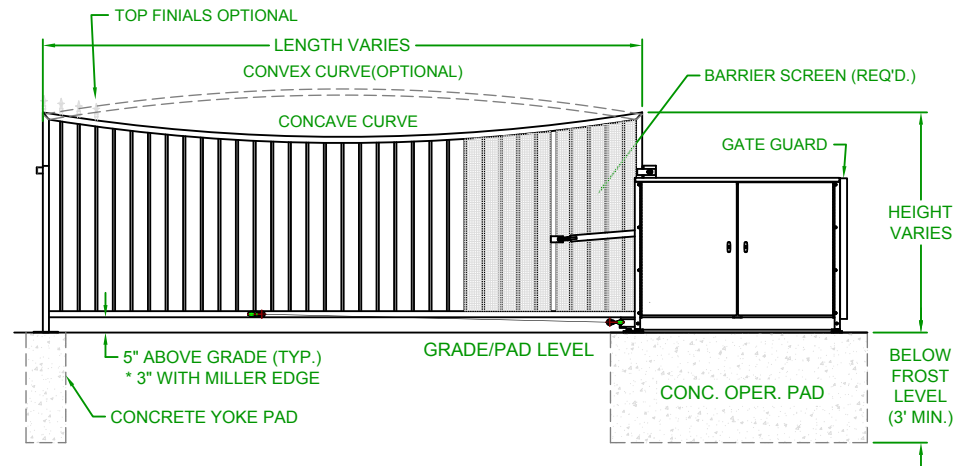

LEFTHAND - VERTICAL PIVOT GATE (VPG)

PLAN VIEW

RIGHTHAND - VERTICAL PIVOT GATE (VPG)

PLAN VIEW

**ELEVATION VIEW
VIEWED FROM PRIVATE SIDE**

**ELEVATION VIEW
VIEWED FROM PRIVATE SIDE**

NOTES:

- 1) ALL OF OUR GATES ARE TYPICALLY DRAWN FROM THE PRIVATE SIDE LOOKING OUT.
- 2) LENGTH AND HEIGHT VARIES, CONSULT WITH AUTOGATE SALES FOR MORE INFORMATION.
- 3) SHOWN WITH STANDARD 5' STYLE "E" YOKE. SEE DRAWING #105 FOR YOKE STYLES.
- 4) CONTOURS AND CURBS WILL REQUIRE CUSTOM DRAWINGS. (CONSULT WITH AUTOGATE).

		DO NOT SCALE			<p style="text-align: center;">NOTICE</p> <p>THE INFORMATION CONTAINED ON THIS DOCUMENT IS CONFIDENTIAL. ANY DISSEMINATION, UNAPPROVED DISCLOSURE OR COPYING OF THIS INFORMATION IS STRICTLY PROHIBITED.</p> <p>UNLESS OTHERWISE SPECIFIED DIMENSIONS ARE IN INCHES ANGLES ± 1° XX ± 1/32, XX ± .01, XXX ± .005</p>	Date: 4/19/07	<p>AutoGate Gate Entry Systems Berlin Heights, Ohio FAX (419) 588-3514</p>
		Drn. By: MKS	Ckd. By: DMR				
Rev.:	Description:	Date:	Drn. By:	Ckd. By:	Dwg.: 400 Catawba VPG		
C	COMBINED LEFT AND RIGHT HAND GATES ON ONE PRINT	07/20/16	MKS	KAY	Title: 400 Catawba Vertical Pivot Gate (VPG)		
B	VPG WAS VPL & INCREASED BARRIER SCREEN COVERAGE	04/29/15	MKS	DMR			
A	UPDATED PRINT - OPERATOR SHOWN MORE ACCURATELY	03/04/13	SLD	MKS			