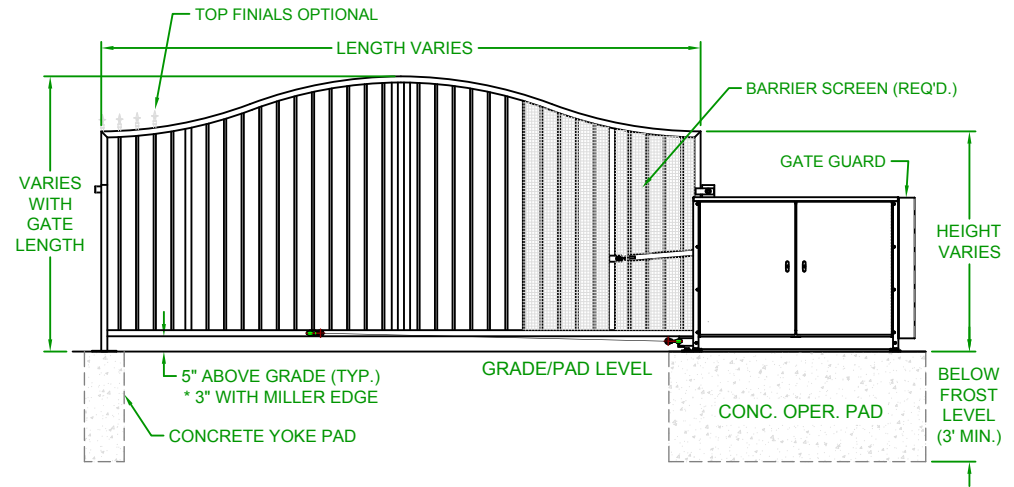

# LEFTHAND - VERTICAL PIVOT GATE (VPG)

**PLAN VIEW**

# RIGHTHAND - VERTICAL PIVOT GATE (VPG)

**PLAN VIEW**

**ELEVATION VIEW  
VIEWED FROM PRIVATE SIDE**

**ELEVATION VIEW  
VIEWED FROM PRIVATE SIDE**

**NOTES:**

- 1) ALL OF OUR GATES ARE TYPICALLY DRAWN FROM THE PRIVATE SIDE LOOKING OUT.
- 2) LENGTH AND HEIGHT VARIES, CONSULT WITH AUTOGATE SALES FOR MORE INFORMATION.
- 3) SHOWN WITH STANDARD 5' STYLE "E" YOKE. SEE DRAWING #105 FOR YOKE STYLES.
- 4) CONTOURS AND CURBS WILL REQUIRE CUSTOM DRAWINGS. (CONSULT WITH AUTOGATE).

Rev.:	Description:	Date:	Drn. By:	Ckd. By:
C	COMBINED LEFT AND RIGHT HAND GATES ON ONE PRINT	07/20/16	MKS	KAY
B	VPG WAS VPL & INCREASED BARRIER SCREEN COVERAGE	04/29/15	MKS	DMR
A	UPDATED PRINT - OPERATOR SHOWN MORE ACCURATELY	03/04/13	SLD	MKS

Date:	4/19/07
Drn. By:	MKS
Ckd. By:	DMR
Dwg.:	600 Congress VPG
Title:	600 Congress Vertical Pivot Gate (VPG)

**AutoGate**  
Gate Entry Systems  
Berlin Heights, Ohio  
FAX (419) 588-3514