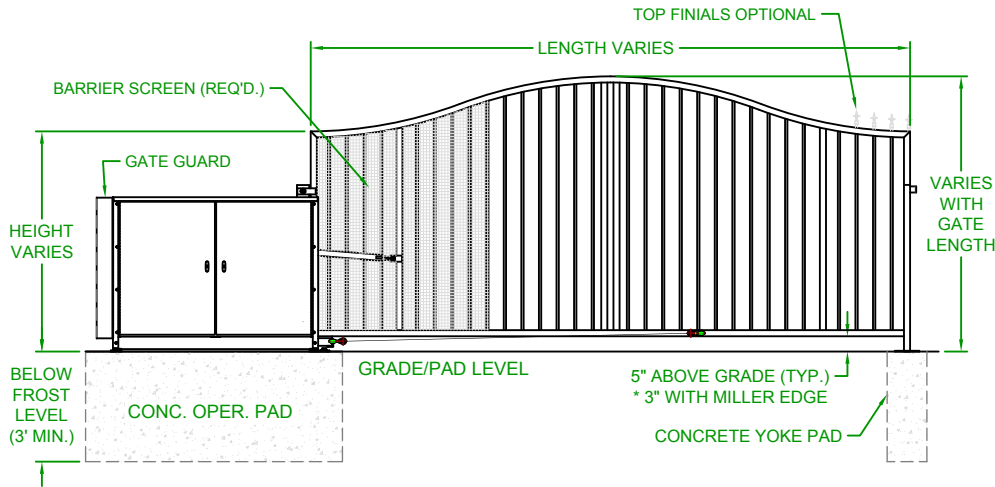

# LEFTHAND - VERTICAL PIVOT GATE (VPG)

**PLAN VIEW**

# RIGHTHAND - VERTICAL PIVOT GATE (VPG)

**PLAN VIEW**

**ELEVATION VIEW  
VIEWED FROM PRIVATE SIDE**

**ELEVATION VIEW  
VIEWED FROM PRIVATE SIDE**

**NOTES:**

- 1) ALL OF OUR GATES ARE TYPICALLY DRAWN FROM THE PRIVATE SIDE LOOKING OUT.
- 2) LENGTH AND HEIGHT VARIES, CONSULT WITH AUTOGATE SALES FOR MORE INFORMATION.
- 3) SHOWN WITH STANDARD 5' STYLE "E" YOKE. SEE DRAWING #105 FOR YOKE STYLES.
- 4) CONTOURS AND CURBS WILL REQUIRE CUSTOM DRAWINGS. (CONSULT WITH AUTOGATE).

Rev.:	Description:	Date:	Drn. By:	Ckd. By:
C	COMBINED LEFT AND RIGHT HAND GATES ON ONE PRINT	07/20/16	MKS	KAY
B	VPG WAS VPL & INCREASED BARRIER SCREEN COVERAGE	04/29/15	MKS	DMR
A	UPDATED PRINT - OPERATOR SHOWN MORE ACCURATELY	03/04/13	SLD	MKS

Date:	4/19/07
Drn. By:	MKS
Ckd. By:	DMR
Dwg.:	600 Congress VPG
Title:	600 Congress Vertical Pivot Gate (VPG)

**AutoGate**  
Gate Entry Systems  
Berlin Heights, Ohio  
FAX (419) 588-3514