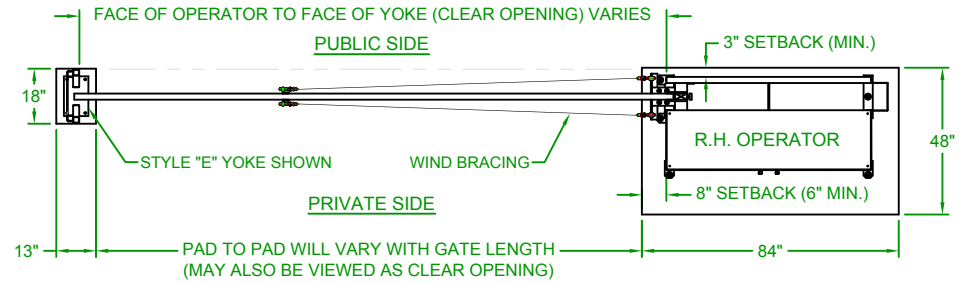

# LEFTHAND - VERTICAL PIVOT GATE (VPG)

**PLAN VIEW**

# RIGHTHAND - VERTICAL PIVOT GATE (VPG)

**PLAN VIEW**

**ELEVATION VIEW  
VIEWED FROM PRIVATE SIDE**

**ELEVATION VIEW  
VIEWED FROM PRIVATE SIDE**

**NOTES:**

- 1) ALL OF OUR GATES ARE TYPICALLY DRAWN FROM THE PRIVATE SIDE LOOKING OUT.
- 2) LENGTH AND HEIGHT VARIES, CONSULT WITH AUTOGATE SALES FOR MORE INFORMATION.
- 3) SHOWN WITH STANDARD 5' STYLE "E" YOKE. SEE DRAWING #105 FOR YOKE STYLES.
- 4) CONTOURS AND CURBS WILL REQUIRE CUSTOM DRAWINGS. (CONSULT WITH AUTOGATE).

Rev.:	Description:	Date:	Drn. By:	Ckd. By:
C	COMBINED LEFT AND RIGHT HAND GATES ON ONE PRINT	07/20/16	MKS	KAY
B	VPG WAS VPL & INCREASED BARRIER SCREEN COVERAGE	04/29/15	MKS	DMR
A	UPDATED PRINT - OPERATOR SHOWN MORE ACCURATELY	03/04/13	SLD	MKS

DO NOT SCALE	
Drn. By:	MKS
Ckd. By:	DMR

**NOTICE**  
THE INFORMATION CONTAINED ON THIS DOCUMENT IS CONFIDENTIAL. ANY DISSEMINATION, UNAPPROVED DISCLOSURE OR COPYING OF THIS INFORMATION IS STRICTLY PROHIBITED.  
UNLESS OTHERWISE SPECIFIED DIMENSIONS ARE IN INCHES  
ANGLES ± 1°  
XX ± 1/32, .XX ± .01, .XXX ± .005