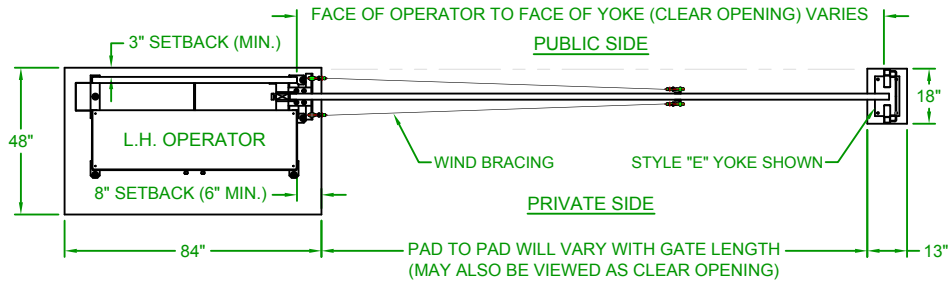

# LEFTHAND - VERTICAL PIVOT GATE (VPG)

**PLAN VIEW**

# RIGHTHAND - VERTICAL PIVOT GATE (VPG)

**PLAN VIEW**

**ELEVATION VIEW  
VIEWED FROM PRIVATE SIDE**

**ELEVATION VIEW  
VIEWED FROM PRIVATE SIDE**

**NOTES:**

- 1) ALL OF OUR GATES ARE TYPICALLY DRAWN FROM THE PRIVATE SIDE LOOKING OUT.
- 2) LENGTH AND HEIGHT VARIES, CONSULT WITH AUTOGATE SALES FOR MORE INFORMATION.
- 3) SHOWN WITH STANDARD 5' STYLE "E" YOKE. SEE DRAWING #105 FOR YOKE STYLES.
- 4) CONTOURS AND CURBS WILL REQUIRE CUSTOM DRAWINGS. (CONSULT WITH AUTOGATE).

Rev.:	Description:	Date:	Drn. By:	Ckd. By:
C	COMBINED LEFT AND RIGHT HAND GATES ON ONE PRINT	07/20/16	MKS	KAY
B	VPG WAS VPL & INCREASED BARRIER SCREEN COVERAGE	04/29/15	MKS	DMR
A	UPDATED PRINT - OPERATOR SHOWN MORE ACCURATELY	03/04/13	SLD	MKS

DO NOT SCALE	
Drn. By:	MKS
Ckd. By:	DMR

**NOTICE**  
THE INFORMATION CONTAINED ON THIS DOCUMENT IS CONFIDENTIAL. ANY DISSEMINATION, UNAPPROVED DISCLOSURE OR COPYING OF THIS INFORMATION IS STRICTLY PROHIBITED.  
UNLESS OTHERWISE SPECIFIED DIMENSIONS ARE IN INCHES  
ANGLES ± 1°  
XX ± 1/32, .XX ± .01, .XXX ± .005