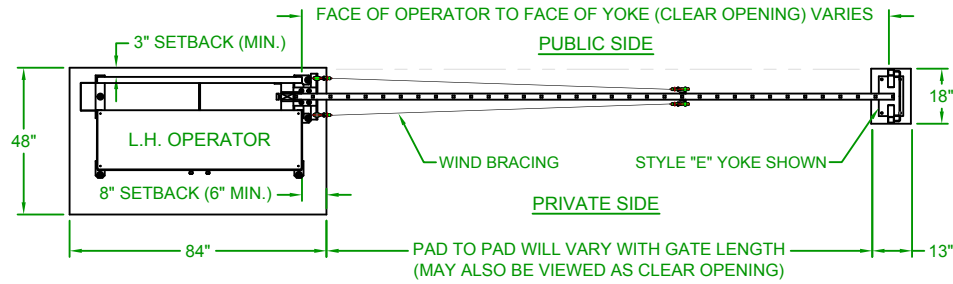

LEFTHAND - VERTICAL PIVOT GATE (VPG)

PLAN VIEW

RIGHTHAND - VERTICAL PIVOT GATE (VPG)

PLAN VIEW

ELEVATION VIEW
VIEWED FROM PRIVATE SIDE

ELEVATION VIEW
VIEWED FROM PRIVATE SIDE

NOTES:

- 1) ALL OF OUR GATES ARE TYPICALLY DRAWN FROM THE PRIVATE SIDE LOOKING OUT.
- 2) LENGTH AND HEIGHT VARIES, CONSULT WITH AUTOGATE SALES FOR MORE INFORMATION.
- 3) SHOWN WITH STANDARD 5' STYLE "E" YOKE. SEE DRAWING #105 FOR YOKE STYLES.
- 4) CONTOURS AND CURBS WILL REQUIRE CUSTOM DRAWINGS. (CONSULT WITH AUTOGATE).

| Rev.: | Description: | Date: | Drn. By: | Ckd. By: |
|-------|---|----------|----------|----------|
| C | COMBINED LEFT AND RIGHT HAND GATES ON ONE PRINT | 07/20/16 | MKS | KAY |
| B | VPG WAS VPL & INCREASED BARRIER SCREEN COVERAGE | 04/29/15 | MKS | DMR |
| A | UPDATED PRINT - OPERATOR SHOWN MORE ACCURATELY | 03/04/13 | SLD | MKS |

| DO NOT SCALE | |
|--------------|-----|
| Drn. By: | MKS |
| Ckd. By: | DMR |

NOTICE
THE INFORMATION CONTAINED ON THIS DOCUMENT IS CONFIDENTIAL. ANY DISSEMINATION, UNAPPROVED DISCLOSURE OR COPYING OF THIS INFORMATION IS STRICTLY PROHIBITED.
UNLESS OTHERWISE SPECIFIED DIMENSIONS ARE IN INCHES
ANGLES ± 1°
XX ± 1/32, XX ± .01, XXX ± .005