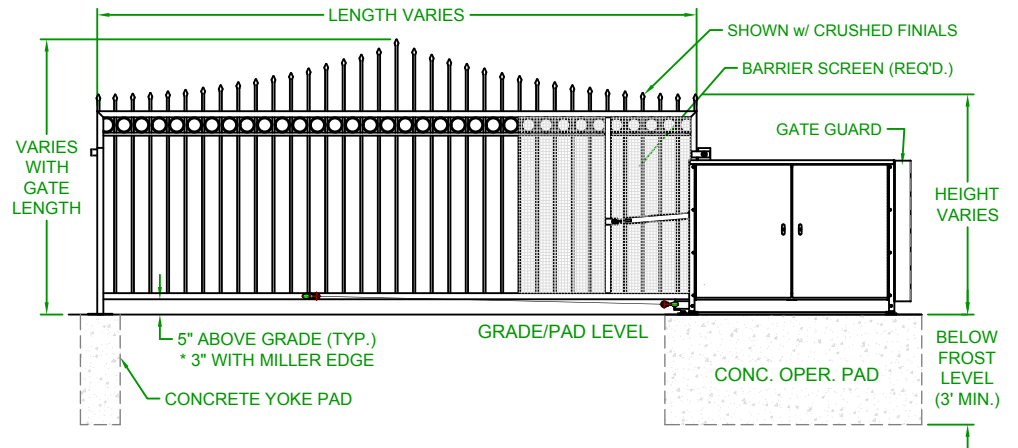

LEFTHAND - VERTICAL PIVOT GATE (VPG)

PLAN VIEW

RIGHTHAND - VERTICAL PIVOT GATE (VPG)

PLAN VIEW

ELEVATION VIEW
VIEWED FROM PRIVATE SIDE

ELEVATION VIEW
VIEWED FROM PRIVATE SIDE

NOTES:

- 1) ALL OF OUR GATES ARE TYPICALLY DRAWN FROM THE PRIVATE SIDE LOOKING OUT.
- 2) LENGTH AND HEIGHT VARIES, CONSULT WITH AUTOGATE SALES FOR MORE INFORMATION.
- 3) SHOWN WITH STANDARD 5' STYLE "E" YOKE. SEE DRAWING #105 FOR YOKE STYLES.
- 4) CONTOURS AND CURBS WILL REQUIRE CUSTOM DRAWINGS. (CONSULT WITH AUTOGATE).

| Rev.: | Description: | Date: | Drn. By: | Ckd. By: |
|-------|---|----------|----------|----------|
| C | COMBINED LEFT AND RIGHT HAND GATES ON ONE PRINT | 07/20/16 | MKS | KAY |
| B | VPG WAS VPL & INCREASED BARRIER SCREEN COVERAGE | 04/29/15 | MKS | DMR |
| A | UPDATED PRINT - OPERATOR SHOWN MORE ACCURATELY | 03/04/13 | SLD | MKS |