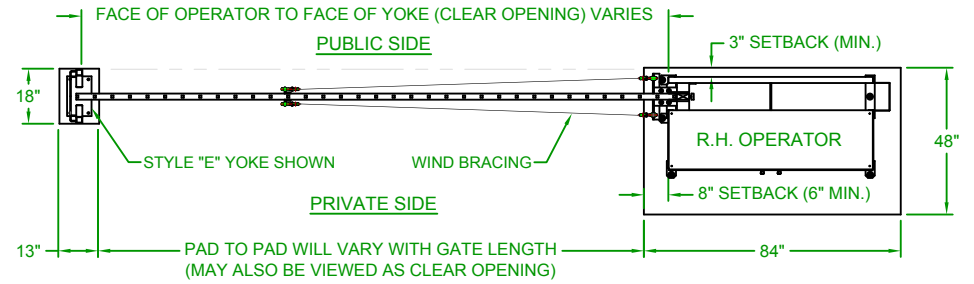

LEFTHAND - VERTICAL PIVOT GATE (VPG)

PLAN VIEW

RIGHTHAND - VERTICAL PIVOT GATE (VPG)

PLAN VIEW

ELEVATION VIEW
VIEWED FROM PRIVATE SIDE

ELEVATION VIEW
VIEWED FROM PRIVATE SIDE

NOTES:

- 1) ALL OF OUR GATES ARE TYPICALLY DRAWN FROM THE PRIVATE SIDE LOOKING OUT.
- 2) LENGTH AND HEIGHT VARIES, CONSULT WITH AUTOGATE SALES FOR MORE INFORMATION.
- 3) SHOWN WITH STANDARD 5' STYLE "E" YOKE. SEE DRAWING #105 FOR YOKE STYLES.
- 4) CONTOURS AND CURBS WILL REQUIRE CUSTOM DRAWINGS. (CONSULT WITH AUTOGATE).

| Rev.: | Description: | Date: | Drn. By: | Ckd. By: |
|-------|---|----------|----------|----------|
| C | COMBINED LEFT AND RIGHT HAND GATES ON ONE PRINT | 07/20/16 | MKS | KAY |
| B | VPG WAS VPL & INCREASED BARRIER SCREEN COVERAGE | 04/29/15 | MKS | DMR |
| A | UPDATED PRINT - OPERATOR SHOWN MORE ACCURATELY | 03/04/13 | SLD | MKS |

| DO NOT SCALE | |
|--------------|-----|
| Drn. By: | MKS |
| Ckd. By: | DMR |

NOTICE
THE INFORMATION CONTAINED ON THIS DOCUMENT IS CONFIDENTIAL. ANY DISSEMINATION, UNAPPROVED DISCLOSURE OR COPYING OF THIS INFORMATION IS STRICTLY PROHIBITED.
UNLESS OTHERWISE SPECIFIED DIMENSIONS ARE IN INCHES
ANGLES ± 1°
XX ± 1/32, XX ± .01, XXX ± .005