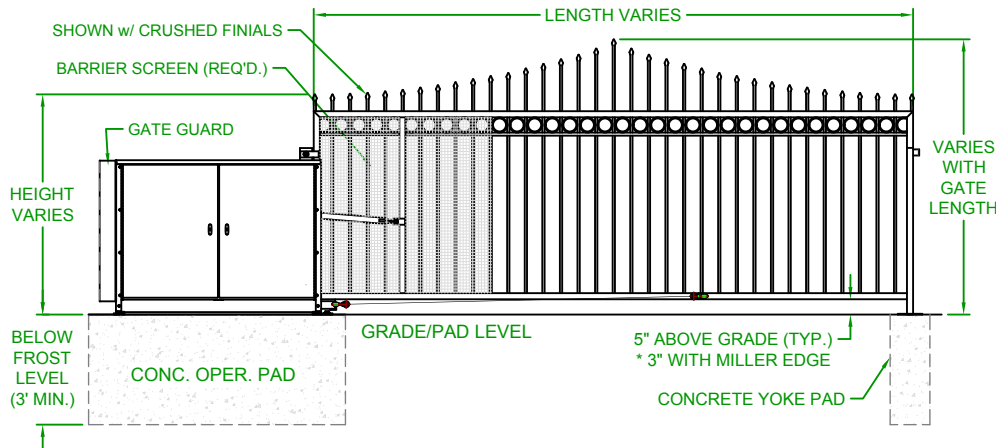

LEFTHAND - VERTICAL PIVOT GATE (VPG)

PLAN VIEW

RIGHTHAND - VERTICAL PIVOT GATE (VPG)

PLAN VIEW

ELEVATION VIEW
VIEWED FROM PRIVATE SIDE

ELEVATION VIEW
VIEWED FROM PRIVATE SIDE

NOTES:

- 1) ALL OF OUR GATES ARE TYPICALLY DRAWN FROM THE PRIVATE SIDE LOOKING OUT.
- 2) LENGTH AND HEIGHT VARIES, CONSULT WITH AUTOGATE SALES FOR MORE INFORMATION.
- 3) SHOWN WITH STANDARD 5' STYLE "E" YOKE. SEE DRAWING #105 FOR YOKE STYLES.
- 4) CONTOURS AND CURBS WILL REQUIRE CUSTOM DRAWINGS. (CONSULT WITH AUTOGATE).

| Rev.: | Description: | Date: | Drn. By: | Ckd. By: |
|-------|---|----------|----------|----------|
| C | COMBINED LEFT AND RIGHT HAND GATES ON ONE PRINT | 07/20/16 | MKS | KAY |
| B | VPG WAS VPL & INCREASED BARRIER SCREEN COVERAGE | 04/29/15 | MKS | DMR |
| A | UPDATED PRINT - OPERATOR SHOWN MORE ACCURATELY | 03/04/13 | SLD | MKS |