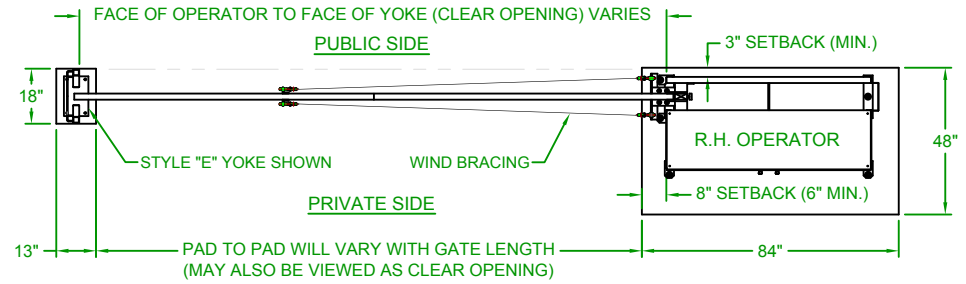

LEFTHAND - VERTICAL PIVOT GATE (VPG)

PLAN VIEW

RIGHTHAND - VERTICAL PIVOT GATE (VPG)

PLAN VIEW

ELEVATION VIEW
VIEWED FROM PRIVATE SIDE

ELEVATION VIEW
VIEWED FROM PRIVATE SIDE

NOTES:

- 1) ALL OF OUR GATES ARE TYPICALLY DRAWN FROM THE PRIVATE SIDE LOOKING OUT.
- 2) LENGTH AND HEIGHT VARIES, CONSULT WITH AUTOGATE SALES FOR MORE INFORMATION.
- 3) SHOWN WITH STANDARD 5' STYLE "E" YOKE. SEE DRAWING #105 FOR YOKE STYLES.
- 4) CONTOURS AND CURBS WILL REQUIRE CUSTOM DRAWINGS. (CONSULT WITH AUTOGATE).

Rev.:	Description:	Date:	Drn. By:	Ckd. By:
C	COMBINED LEFT AND RIGHT HAND GATES ON ONE PRINT	07/20/16	MKS	KAY
B	VPG WAS VPL & INCREASED BARRIER SCREEN COVERAGE	04/29/15	MKS	DMR
A	UPDATED PRINT - OPERATOR SHOWN MORE ACCURATELY	03/04/13	SLD	MKS

NOTICE	
THE INFORMATION CONTAINED ON THIS DOCUMENT IS CONFIDENTIAL. ANY DISSEMINATION, UNAPPROVED DISCLOSURE OR COPYING OF THIS INFORMATION IS STRICTLY PROHIBITED.	
UNLESS OTHERWISE SPECIFIED DIMENSIONS ARE IN INCHES ANGLES ± 1° XX ± 1/32, XX ± .01, XXX ± .005	