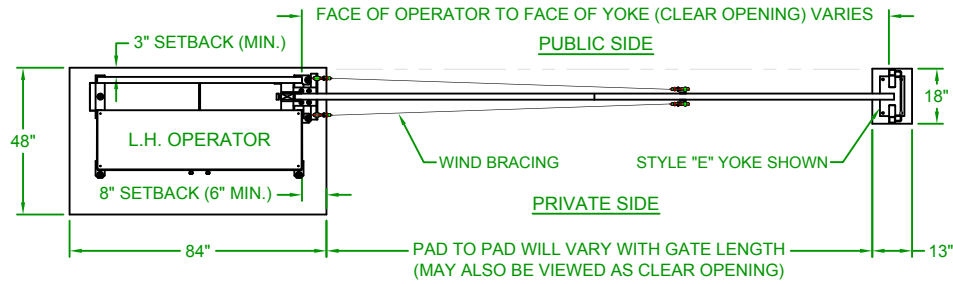

LEFTHAND - VERTICAL PIVOT GATE (VPG)

PLAN VIEW

RIGHTHAND - VERTICAL PIVOT GATE (VPG)

PLAN VIEW

ELEVATION VIEW
VIEWED FROM PRIVATE SIDE

ELEVATION VIEW
VIEWED FROM PRIVATE SIDE

NOTES:

- 1) ALL OF OUR GATES ARE TYPICALLY DRAWN FROM THE PRIVATE SIDE LOOKING OUT.
- 2) LENGTH AND HEIGHT VARIES, CONSULT WITH AUTOGATE SALES FOR MORE INFORMATION.
- 3) SHOWN WITH STANDARD 5' STYLE "E" YOKE. SEE DRAWING #105 FOR YOKE STYLES.
- 4) CONTOURS AND CURBS WILL REQUIRE CUSTOM DRAWINGS. (CONSULT WITH AUTOGATE).

Rev.:	Description:	Date:	Drn. By:	Ckd. By:
C	COMBINED LEFT AND RIGHT HAND GATES ON ONE PRINT	07/20/16	MKS	KAY
B	VPG WAS VPL & INCREASED BARRIER SCREEN COVERAGE	04/29/15	MKS	DMR
A	UPDATED PRINT - OPERATOR SHOWN MORE ACCURATELY	03/04/13	SLD	MKS

NOTICE	
THE INFORMATION CONTAINED ON THIS DOCUMENT IS CONFIDENTIAL. ANY DISSEMINATION, UNAPPROVED DISCLOSURE OR COPYING OF THIS INFORMATION IS STRICTLY PROHIBITED.	
UNLESS OTHERWISE SPECIFIED DIMENSIONS ARE IN INCHES ANGLES ± 1° XX ± 1/32, XX ± .01, XXX ± .005	