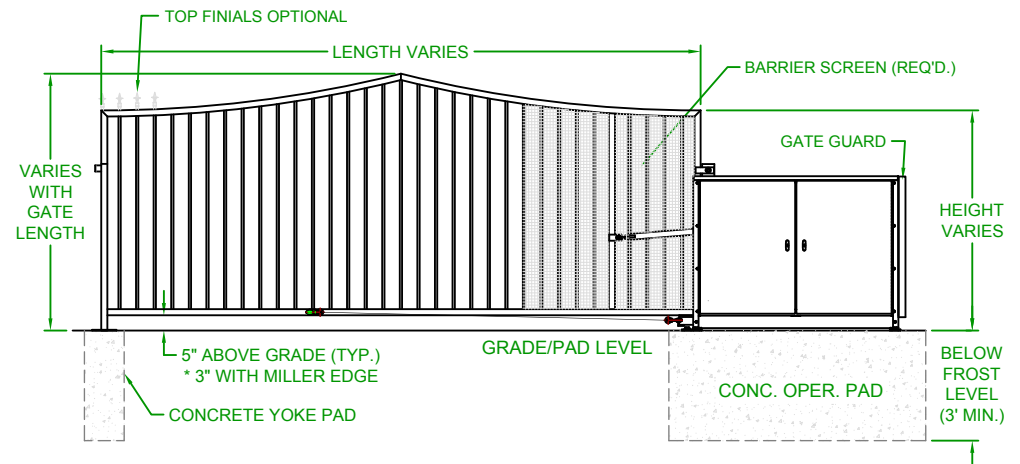

LEFTHAND - VERTICAL PIVOT GATE (VPG)

PLAN VIEW

RIGHTHAND - VERTICAL PIVOT GATE (VPG)

PLAN VIEW

ELEVATION VIEW
VIEWED FROM PRIVATE SIDE

ELEVATION VIEW
VIEWED FROM PRIVATE SIDE

NOTES:

- 1) ALL OF OUR GATES ARE TYPICALLY DRAWN FROM THE PRIVATE SIDE LOOKING OUT.
- 2) LENGTH AND HEIGHT VARIES, CONSULT WITH AUTOGATE SALES FOR MORE INFORMATION.
- 3) SHOWN WITH STANDARD 5' STYLE "E" YOKE. SEE DRAWING #105 FOR YOKE STYLES.
- 4) CONTOURS AND CURBS WILL REQUIRE CUSTOM DRAWINGS. (CONSULT WITH AUTOGATE).

Rev.:	Description:	Date:	Drn. By:	Ckd. By:
C	COMBINED LEFT AND RIGHT HAND GATES ON ONE PRINT	07/20/16	MKS	KAY
B	VPG WAS VPL & INCREASED BARRIER SCREEN COVERAGE	04/29/15	MKS	DMR
A	UPDATED PRINT - OPERATOR SHOWN MORE ACCURATELY	03/04/13	SLD	MKS