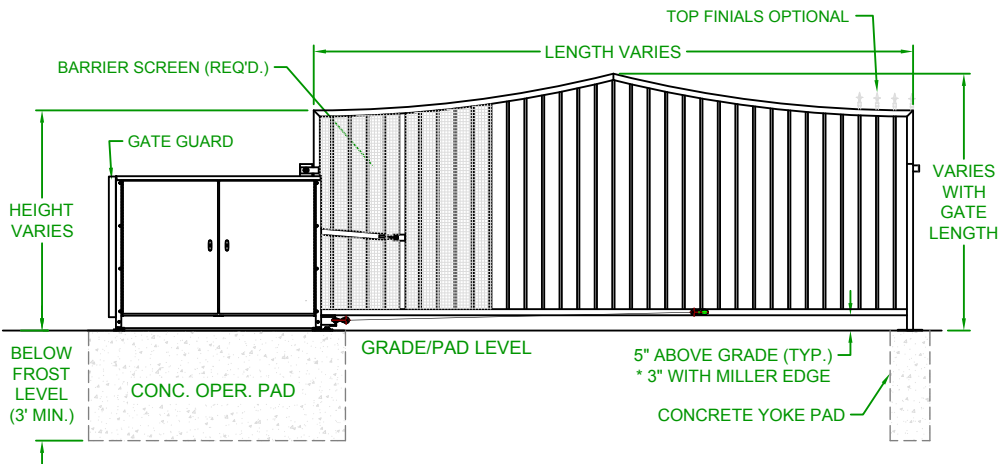

LEFTHAND - VERTICAL PIVOT GATE (VPG)

PLAN VIEW

RIGHTHAND - VERTICAL PIVOT GATE (VPG)

PLAN VIEW

ELEVATION VIEW
VIEWED FROM PRIVATE SIDE

ELEVATION VIEW
VIEWED FROM PRIVATE SIDE

NOTES:

- 1) ALL OF OUR GATES ARE TYPICALLY DRAWN FROM THE PRIVATE SIDE LOOKING OUT.
- 2) LENGTH AND HEIGHT VARIES, CONSULT WITH AUTOGATE SALES FOR MORE INFORMATION.
- 3) SHOWN WITH STANDARD 5' STYLE "E" YOKE. SEE DRAWING #105 FOR YOKE STYLES.
- 4) CONTOURS AND CURBS WILL REQUIRE CUSTOM DRAWINGS. (CONSULT WITH AUTOGATE).

Rev.:	Description:	Date:	Drn. By:	Ckd. By:
C	COMBINED LEFT AND RIGHT HAND GATES ON ONE PRINT	07/20/16	MKS	KAY
B	VPG WAS VPL & INCREASED BARRIER SCREEN COVERAGE	04/29/15	MKS	DMR
A	UPDATED PRINT - OPERATOR SHOWN MORE ACCURATELY	03/04/13	SLD	MKS

NOTICE	
THE INFORMATION CONTAINED ON THIS DOCUMENT IS CONFIDENTIAL. ANY DISSEMINATION, UNAPPROVED DISCLOSURE OR COPYING OF THIS INFORMATION IS STRICTLY PROHIBITED.	
UNLESS OTHERWISE SPECIFIED DIMENSIONS ARE IN INCHES ANGLES ± 1° XX ± 1/32, XX ± .01, XXX ± .005	