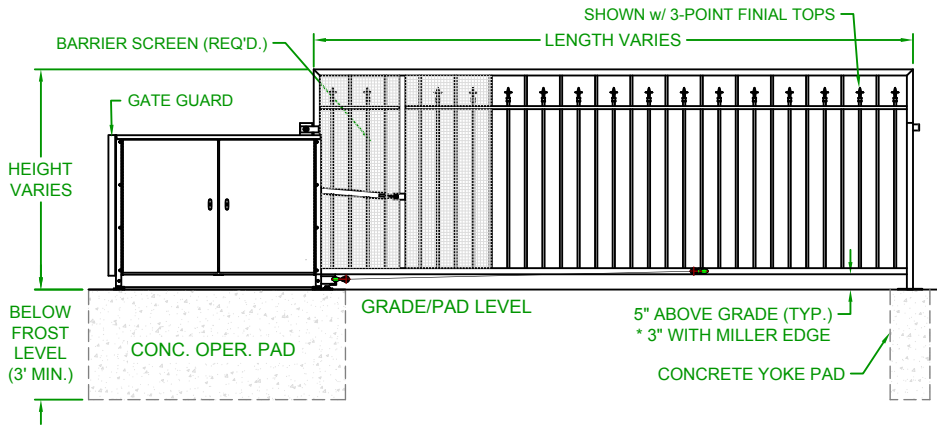

LEFTHAND - VERTICAL PIVOT GATE (VPG)

PLAN VIEW

RIGHTHAND - VERTICAL PIVOT GATE (VPG)

PLAN VIEW

ELEVATION VIEW
VIEWED FROM PRIVATE SIDE

ELEVATION VIEW
VIEWED FROM PRIVATE SIDE

NOTES:

- 1) ALL OF OUR GATES ARE TYPICALLY DRAWN FROM THE PRIVATE SIDE LOOKING OUT.
- 2) LENGTH AND HEIGHT VARIES, CONSULT WITH AUTOGATE SALES FOR MORE INFORMATION.
- 3) SHOWN WITH STANDARD 5' STYLE "E" YOKE. SEE DRAWING #105 FOR YOKE STYLES.
- 4) CONTOURS AND CURBS WILL REQUIRE CUSTOM DRAWINGS. (CONSULT WITH AUTOGATE).

		DO NOT SCALE			<p style="text-align: center;">NOTICE</p> <p>THE INFORMATION CONTAINED ON THIS DOCUMENT IS CONFIDENTIAL. ANY DISSEMINATION, UNAPPROVED DISCLOSURE OR COPYING OF THIS INFORMATION IS STRICTLY PROHIBITED.</p> <p>UNLESS OTHERWISE SPECIFIED DIMENSIONS ARE IN INCHES ANGLES ± 1° XX ± 1/32, XX ± .01, XXX ± .005</p>	Date: 4/19/07	 <p>AutoGate Gate Entry Systems Berlin Heights, Ohio FAX (419) 588-3514</p>
Rev.:	Description:	Date:	Drn. By:	Ckd. By:		Drn. By: MKS	
C	COMBINED LEFT AND RIGHT HAND GATES ON ONE PRINT	07/20/16	MKS	KAY		Ckd. By: DMR	
B	VPG WAS VPL & INCREASED BARRIER SCREEN COVERAGE	04/29/15	MKS	DMR			
A	UPDATED PRINT - OPERATOR SHOWN MORE ACCURATELY	03/04/13	SLD	MKS		Dwg.: 900 Ohioian VPG	
						Title: 900 Ohioian Vertical Pivot Gate (VPG)	