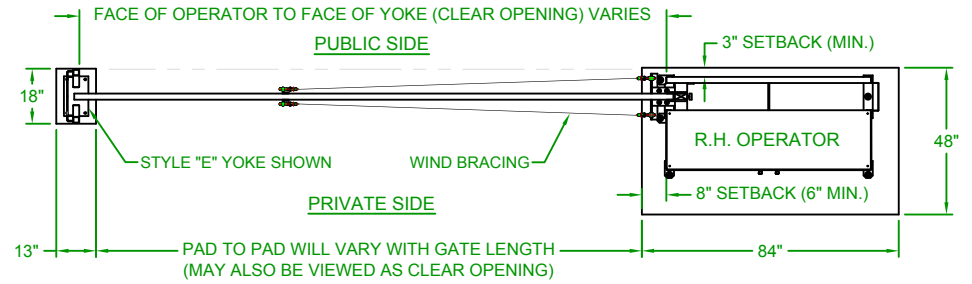

LEFTHAND - VERTICAL PIVOT GATE (VPG)

PLAN VIEW

RIGHTHAND - VERTICAL PIVOT GATE (VPG)

PLAN VIEW

ELEVATION VIEW
VIEWED FROM PRIVATE SIDE

ELEVATION VIEW
VIEWED FROM PRIVATE SIDE

NOTES:

- 1) ALL OF OUR GATES ARE TYPICALLY DRAWN FROM THE PRIVATE SIDE LOOKING OUT.
- 2) LENGTH AND HEIGHT VARIES, CONSULT WITH AUTOGATE SALES FOR MORE INFORMATION.
- 3) SHOWN WITH STANDARD 5' STYLE "E" YOKE. SEE DRAWING #105 FOR YOKE STYLES.
- 4) CONTOURS AND CURBS WILL REQUIRE CUSTOM DRAWINGS. (CONSULT WITH AUTOGATE).

		DO NOT SCALE			<p style="text-align: center;">NOTICE</p> <p>THE INFORMATION CONTAINED ON THIS DOCUMENT IS CONFIDENTIAL. ANY DISSEMINATION, UNAPPROVED DISCLOSURE OR COPYING OF THIS INFORMATION IS STRICTLY PROHIBITED.</p> <p>UNLESS OTHERWISE SPECIFIED DIMENSIONS ARE IN INCHES ANGLES ± 1° XX ± 1/32, XX ± .01, XXX ± .005</p>	Date: 4/19/07	 <p>AutoGate Gate Entry Systems Berlin Heights, Ohio FAX (419) 588-3514</p>
Rev.:	Description:	Date:	Drn. By:	Ckd. By:		Drn. By: MKS	
C	COMBINED LEFT AND RIGHT HAND GATES ON ONE PRINT	07/20/16	MKS	KAY		Ckd. By: DMR	
B	VPG WAS VPL & INCREASED BARRIER SCREEN COVERAGE	04/29/15	MKS	DMR			
A	UPDATED PRINT - OPERATOR SHOWN MORE ACCURATELY	03/04/13	SLD	MKS		Dwg.: 900 Ohioian VPG	
						Title: 900 Ohioian Vertical Pivot Gate (VPG)	