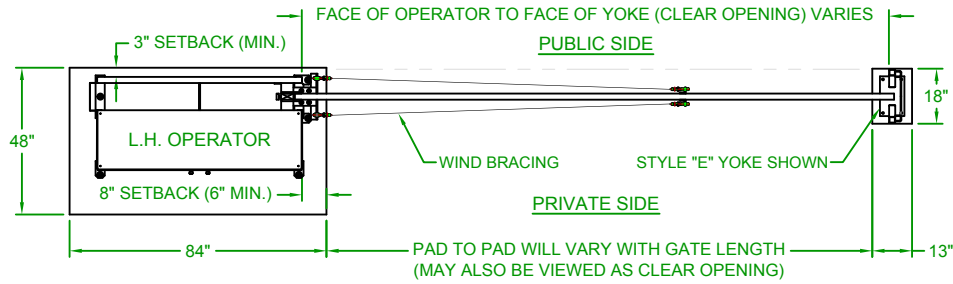

LEFTHAND - VERTICAL PIVOT GATE (VPG)

PLAN VIEW

RIGHTHAND - VERTICAL PIVOT GATE (VPG)

PLAN VIEW

ELEVATION VIEW
VIEWED FROM PRIVATE SIDE

ELEVATION VIEW
VIEWED FROM PRIVATE SIDE

NOTES:

- 1) ALL OF OUR GATES ARE TYPICALLY DRAWN FROM THE PRIVATE SIDE LOOKING OUT.
- 2) LENGTH AND HEIGHT VARIES, CONSULT WITH AUTOGATE SALES FOR MORE INFORMATION.
- 3) SHOWN WITH STANDARD 5' STYLE "E" YOKE. SEE DRAWING #105 FOR YOKE STYLES.
- 4) CONTOURS AND CURBS WILL REQUIRE CUSTOM DRAWINGS. (CONSULT WITH AUTOGATE).

		DO NOT SCALE			<p style="text-align: center;">NOTICE</p> <p>THE INFORMATION CONTAINED ON THIS DOCUMENT IS CONFIDENTIAL. ANY DISSEMINATION, UNAPPROVED DISCLOSURE OR COPYING OF THIS INFORMATION IS STRICTLY PROHIBITED.</p> <p>UNLESS OTHERWISE SPECIFIED DIMENSIONS ARE IN INCHES ANGLES ± 1° XX ± 1/32, XX ± .01, XXX ± .005</p>	Date: 4/19/07	 <p>AutoGate Gate Entry Systems Berlin Heights, Ohio FAX (419) 588-3514</p>
Rev.:	Description:	Date:	Drn. By:	Ckd. By:		Drn. By: MKS	
C	COMBINED LEFT AND RIGHT HAND GATES ON ONE PRINT	07/20/16	MKS	KAY		Ckd. By: DMR	
B	VPG WAS VPL & INCREASED BARRIER SCREEN COVERAGE	04/29/15	MKS	DMR			
A	UPDATED PRINT - OPERATOR SHOWN MORE ACCURATELY	03/04/13	SLD	MKS		Dwg.: 900 Ohioian VPG	
						Title: 900 Ohioian Vertical Pivot Gate (VPG)	