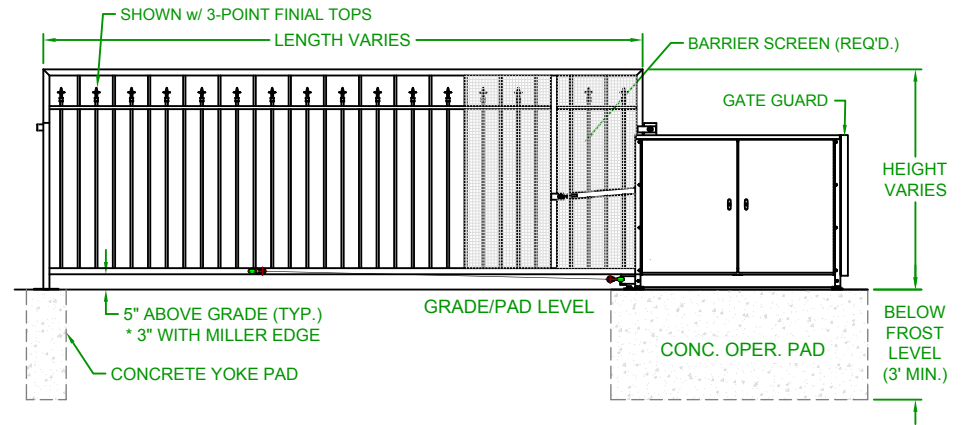

LEFTHAND - VERTICAL PIVOT GATE (VPG)

PLAN VIEW

RIGHTHAND - VERTICAL PIVOT GATE (VPG)

PLAN VIEW

ELEVATION VIEW
VIEWED FROM PRIVATE SIDE

ELEVATION VIEW
VIEWED FROM PRIVATE SIDE

NOTES:

- 1) ALL OF OUR GATES ARE TYPICALLY DRAWN FROM THE PRIVATE SIDE LOOKING OUT.
- 2) LENGTH AND HEIGHT VARIES, CONSULT WITH AUTOGATE SALES FOR MORE INFORMATION.
- 3) SHOWN WITH STANDARD 5' STYLE "E" YOKE. SEE DRAWING #105 FOR YOKE STYLES.
- 4) CONTOURS AND CURBS WILL REQUIRE CUSTOM DRAWINGS. (CONSULT WITH AUTOGATE).

		DO NOT SCALE			<p style="text-align: center;">NOTICE</p> <p>THE INFORMATION CONTAINED ON THIS DOCUMENT IS CONFIDENTIAL. ANY DISSEMINATION, UNAPPROVED DISCLOSURE OR COPYING OF THIS INFORMATION IS STRICTLY PROHIBITED.</p> <p>UNLESS OTHERWISE SPECIFIED DIMENSIONS ARE IN INCHES ANGLES ± 1° XX ± 1/32, XX ± .01, XXX ± .005</p>	Date: 4/19/07	 <p>AutoGate Gate Entry Systems Berlin Heights, Ohio FAX (419) 588-3514</p>
Rev.:	Description:	Date:	Drn. By:	Ckd. By:		Drn. By: MKS	
C	COMBINED LEFT AND RIGHT HAND GATES ON ONE PRINT	07/20/16	MKS	KAY		Ckd. By: DMR	
B	VPG WAS VPL & INCREASED BARRIER SCREEN COVERAGE	04/29/15	MKS	DMR			
A	UPDATED PRINT - OPERATOR SHOWN MORE ACCURATELY	03/04/13	SLD	MKS		Dwg.: 900 Ohioian VPG	
						Title: 900 Ohioian Vertical Pivot Gate (VPG)	