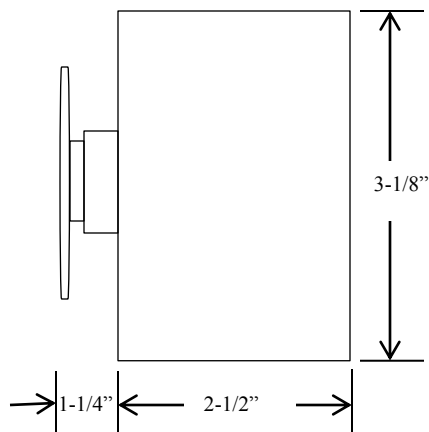

1MHL

MUSHROOM HEAD CONTROL

- NEMA 3R, 4, 12
- SURFACE MOUNT
- LATCHING CONTACT
- NON-METALLIC ENCLOSURE
- DOUBLE POLE CONTACTS
- NORMALLY OPEN & NORMALLY CLOSED
- BUTTON: 12 amp @ 600VAC

UL LISTED / CSA APPROVED

DIMENSIONS

WIRING

FOR OPEN - CLOSE

FOR STOP

230 Route 206, Suite 206
 Flanders, NJ 07836
 (800) 942-6682 * (973) 584-6682 Fax
 info@mmtcinc.com