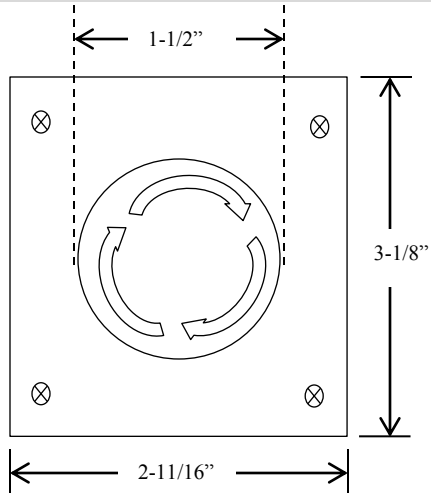

1MHL

MUSHROOM HEAD CONTROL

- NEMA 3R, 4, 12
- SURFACE MOUNT
- LATCHING CONTACT
- NON-METALLIC ENCLOSURE
- DOUBLE POLE CONTACTS
- NORMALLY OPEN & NORMALLY CLOSED
- BUTTON: 12 amp @ 600VAC

UL LISTED / CSA APPROVED

DIMENSIONS

WIRING

FOR OPEN - CLOSE

FOR STOP

230 Route 206, Suite 206
 Flanders, NJ 07836
 (800) 942-6682 * (973) 584-6682 Fax
 info@mmtcinc.com