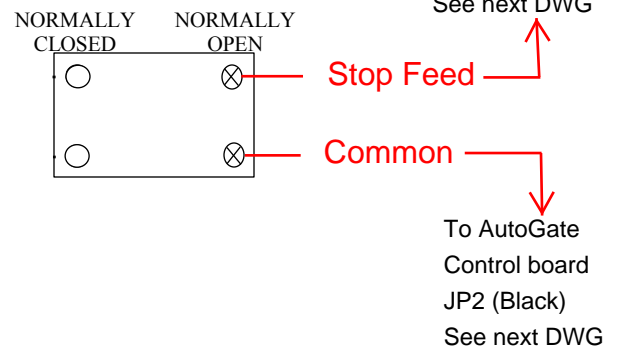

DIMENSIONS

WIRING

FOR OPEN - CLOSE

FOR STOP

230 Route 206, Suite 206
 Flanders, NJ 07836
 (800) 942-6682 * (973) 584-6682 Fax
 info@mmtcinc.com