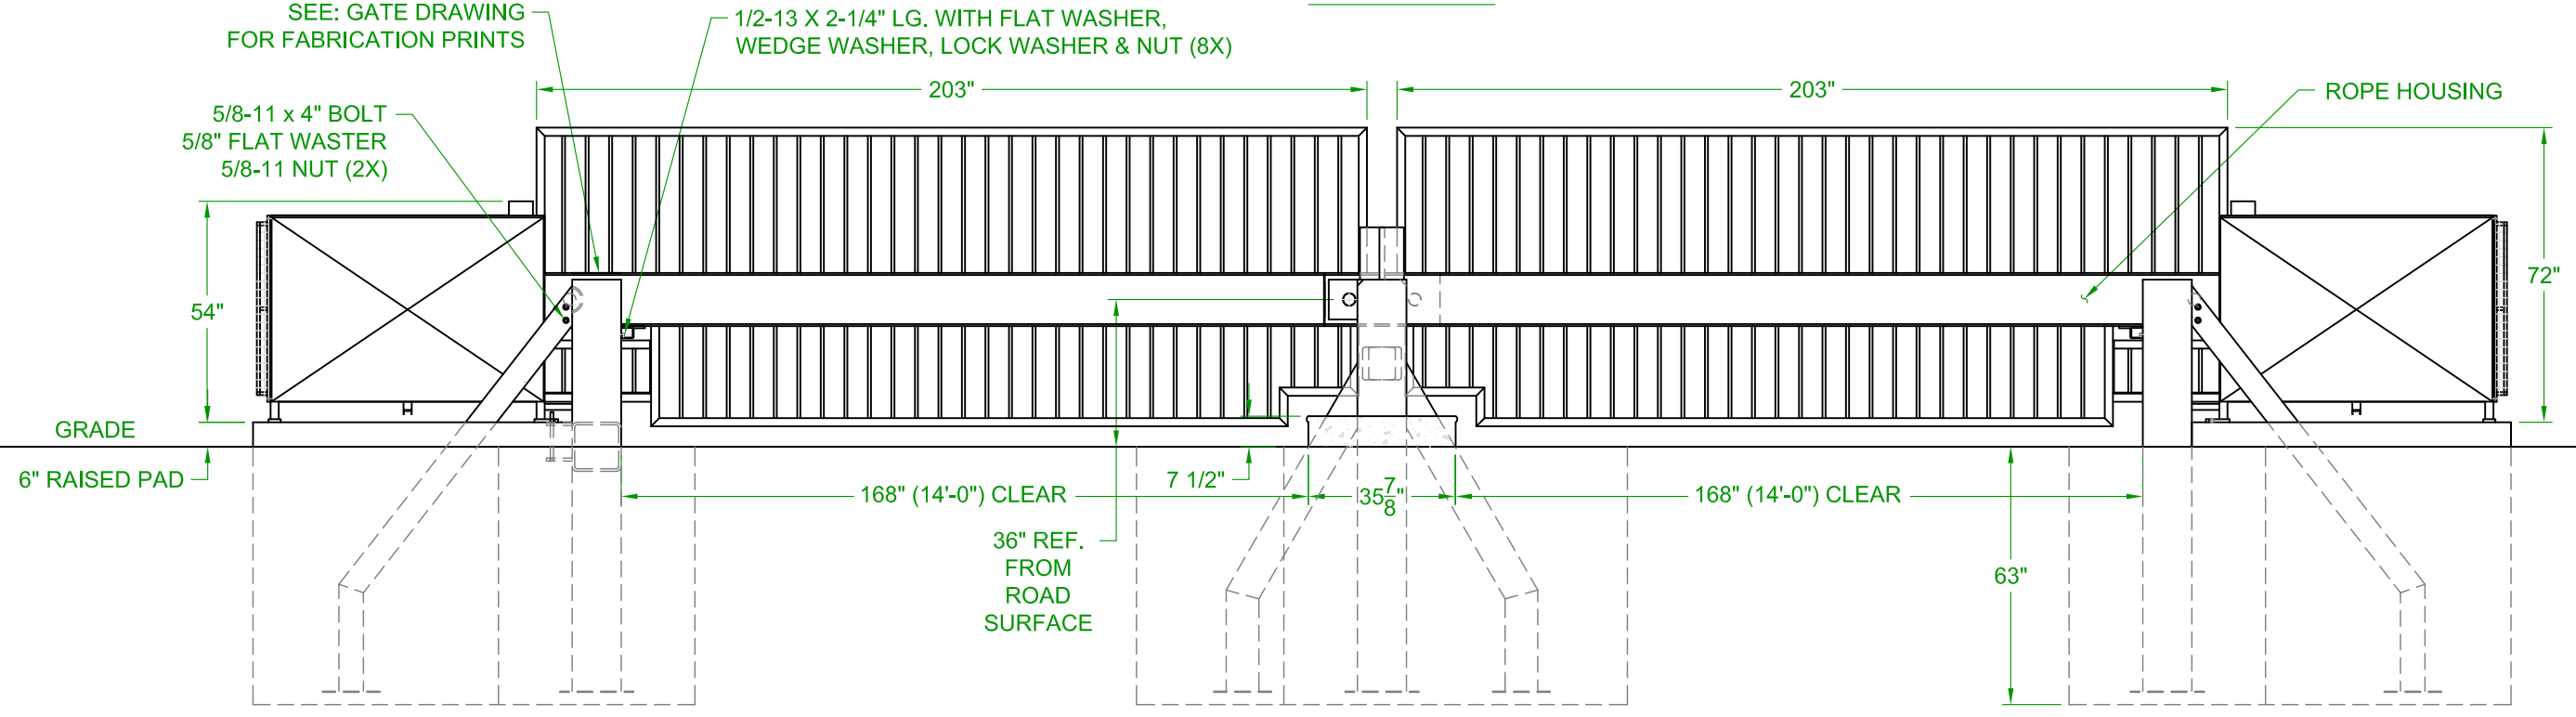

PLAN VIEW

ELEVATION VIEW

* VIEWED FROM THE PUBLIC SIDE, LOOKING IN *

Date:	9/24/07	 AutoGate Gate Entry Systems Berlin Heights, Ohio FAX (419) 588-3514
Drn. By:	MKS	
Ckd. By:		
Dwg.:	Shield M50 Systems with Island Bolster	
Title:	Dual M50 Systems	