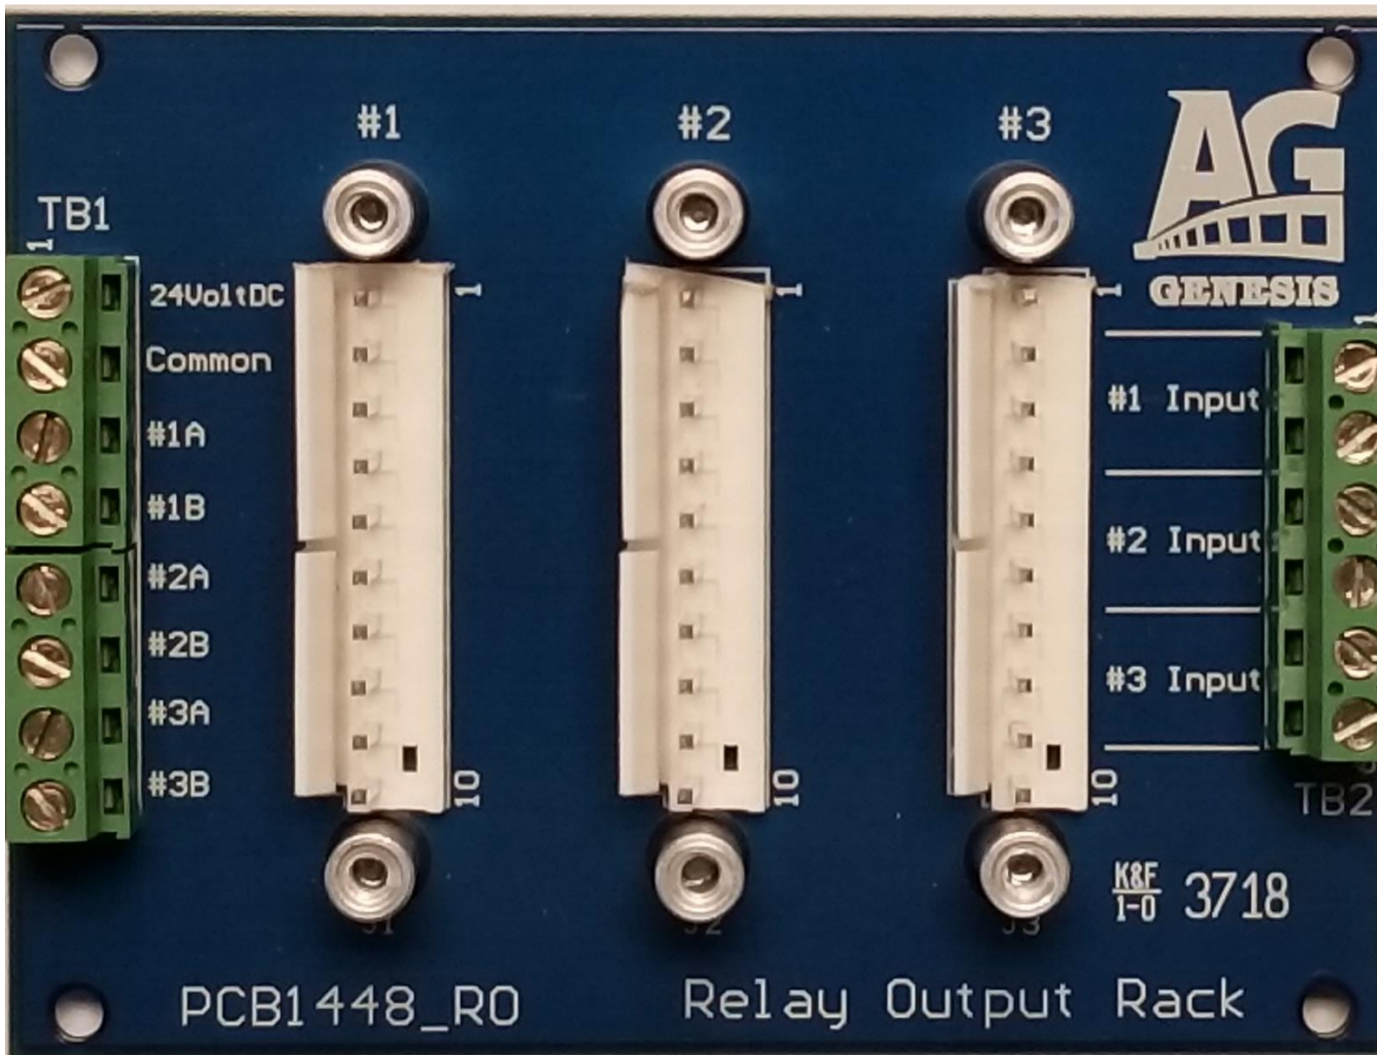

AutoGate LR-3 Loop Rack

Wire Runs

			Loop inputs	Incoming Homeruns
24 Volt DC	POSITIVE +24VDC		#1 Input	Loop wire
Common	COMMON			Loop wire
#1A	# 1 Loop Output Relay A		#2 Input	Loop wire
#1B	# 1 Loop Output Relay B			Loop wire
#2A	# 2 Loop Output Relay A			
#2B	# 2 Loop Output Relay B		#3 Input	Loop wire
#3A	# 3 Loop Output Relay A			Loop wire
#3B	# 3 Loop Output Relay B			