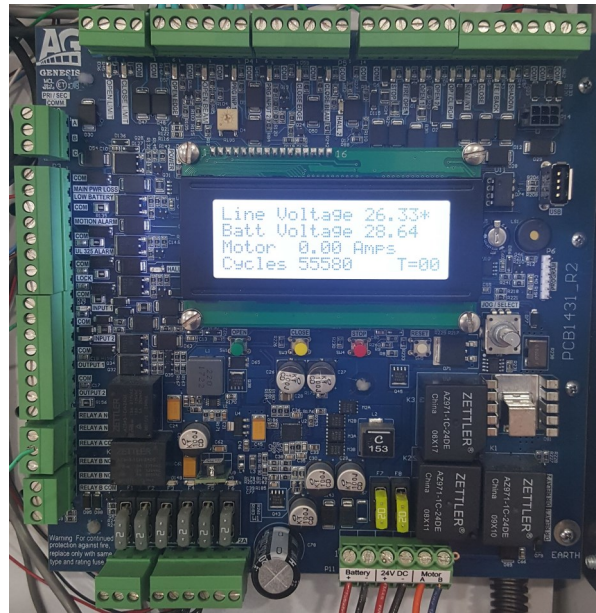

# CONTROL BOARDS

AutoGate Genesis Control Board: Part # R-0211

LiftMaster Control Board: Part # R-0128 (custom AutoGate Chip Ver. 6.24A)