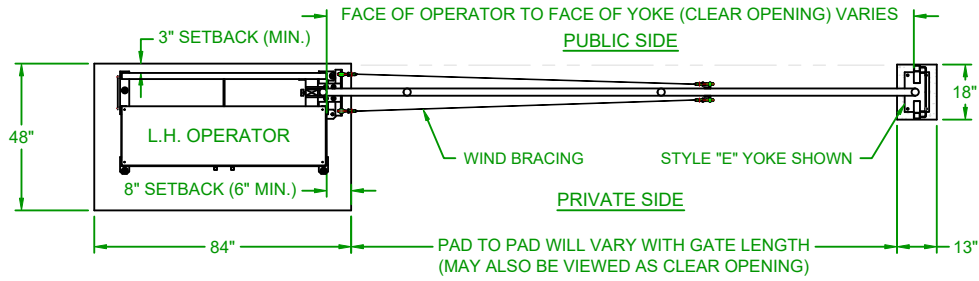

LEFTHAND - VERTICAL PIVOT GATE (VPG)

PLAN VIEW

RIGHTHAND - VERTICAL PIVOT GATE (VPG)

PLAN VIEW

ELEVATION VIEW
VIEWED FROM PRIVATE SIDE

ELEVATION VIEW
VIEWED FROM PRIVATE SIDE

NOTES:

- 1) ALL OF OUR GATES ARE TYPICALLY DRAWN FROM THE PRIVATE SIDE LOOKING OUT.
- 2) LENGTH AND HEIGHT VARIES, CONSULT WITH AUTOGATE SALES FOR MORE INFORMATION.
- 3) SHOWN WITH STANDARD 5' STYLE "E" YOKE. SEE DRAWING #105 FOR YOKE STYLES.
- 4) CONTOURS AND CURBS WILL REQUIRE CUSTOM DRAWINGS. (CONSULT WITH AUTOGATE).

NOTICE
THE INFORMATION CONTAINED ON THIS DOCUMENT IS CONFIDENTIAL. ANY DISSEMINATION, UNAPPROVED DISCLOSURE OR COPYING OF THIS INFORMATION IS STRICTLY PROHIBITED.
UNLESS OTHERWISE SPECIFIED DIMENSIONS ARE IN INCHES
ANGLES ± 1°
XX ± 1/32, .XX ± .01, .XXX ± .005

Date: 4/19/07
Dwn. By: MKS
Ckd. By: DMR

Dwg.: 300 Chainlink VPG
Title: 300 Chainlink Vertical Pivot Gate (VPG)

DO NOT SCALE					
Rev.:	Description:	Date:	Dwn. By:	Ckd. By:	
C	COMBINED LEFT AND RIGHT HAND GATES ON ONE PRINT	07/20/16	MKS	KAY	
B	VPG WAS VPL & INCREASED BARRIER SCREEN COVERAGE	04/29/15	MKS	DMR	
A	UPDATED PRINT - OPERATOR SHOWN MORE ACCURATELY	03/04/13	SLD	MKS	