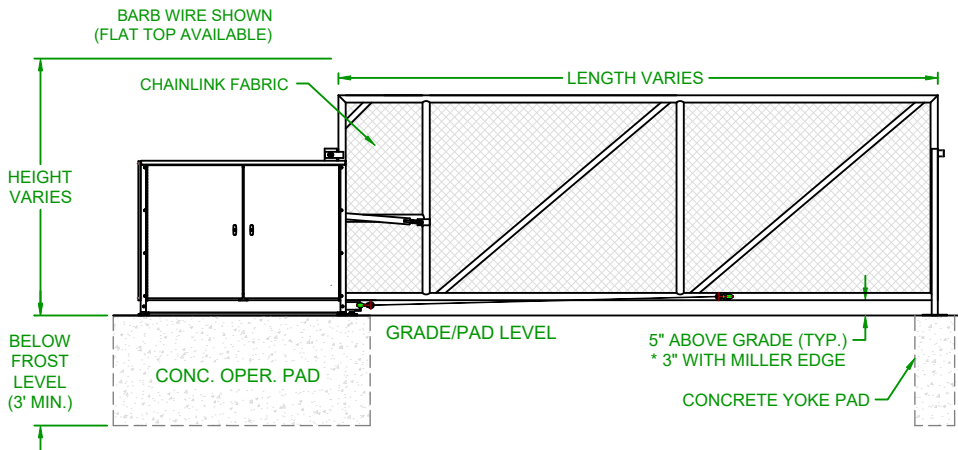

LEFTHAND - VERTICAL PIVOT GATE (VPG)

PLAN VIEW

RIGHTHAND - VERTICAL PIVOT GATE (VPG)

PLAN VIEW

ELEVATION VIEW
VIEWED FROM PRIVATE SIDE

ELEVATION VIEW
VIEWED FROM PRIVATE SIDE

NOTES:

- 1) ALL OF OUR GATES ARE TYPICALLY DRAWN FROM THE PRIVATE SIDE LOOKING OUT.
- 2) LENGTH AND HEIGHT VARIES, CONSULT WITH AUTOGATE SALES FOR MORE INFORMATION.
- 3) SHOWN WITH STANDARD 5' STYLE "E" YOKE. SEE DRAWING #105 FOR YOKE STYLES.
- 4) CONTOURS AND CURBS WILL REQUIRE CUSTOM DRAWINGS. (CONSULT WITH AUTOGATE).

NOTICE
THE INFORMATION CONTAINED ON THIS DOCUMENT IS CONFIDENTIAL. ANY DISSEMINATION, UNAPPROVED DISCLOSURE OR COPYING OF THIS INFORMATION IS STRICTLY PROHIBITED.
UNLESS OTHERWISE SPECIFIED DIMENSIONS ARE IN INCHES
ANGLES ± 1°
XX ± 1/32, .XX ± .01, .XXX ± .005

Date: 4/19/07
Dwn. By: MKS
Ckd. By: DMR

Dwg.: 300 Chainlink VPG
Title: 300 Chainlink Vertical Pivot Gate (VPG)

DO NOT SCALE					
Rev.:	Description:	Date:	Dwn. By:	Ckd. By:	
C	COMBINED LEFT AND RIGHT HAND GATES ON ONE PRINT	07/20/16	MKS	KAY	
B	VPG WAS VPL & INCREASED BARRIER SCREEN COVERAGE	04/29/15	MKS	DMR	
A	UPDATED PRINT - OPERATOR SHOWN MORE ACCURATELY	03/04/13	SLD	MKS	