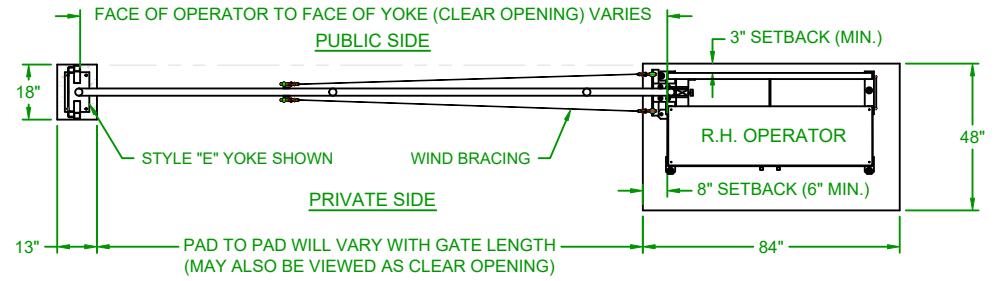

LEFTHAND - VERTICAL PIVOT GATE (VPG)

PLAN VIEW

RIGHTHAND - VERTICAL PIVOT GATE (VPG)

PLAN VIEW

ELEVATION VIEW
VIEWED FROM PRIVATE SIDE

ELEVATION VIEW
VIEWED FROM PRIVATE SIDE

NOTES:

- 1) ALL OF OUR GATES ARE TYPICALLY DRAWN FROM THE PRIVATE SIDE LOOKING OUT.
- 2) LENGTH AND HEIGHT VARIES, CONSULT WITH AUTOGATE SALES FOR MORE INFORMATION.
- 3) SHOWN WITH STANDARD 5' STYLE "E" YOKE. SEE DRAWING #105 FOR YOKE STYLES.
- 4) CONTOURS AND CURBS WILL REQUIRE CUSTOM DRAWINGS. (CONSULT WITH AUTOGATE).

NOTICE
THE INFORMATION CONTAINED ON THIS DOCUMENT IS CONFIDENTIAL. ANY DISSEMINATION, UNAPPROVED DISCLOSURE OR COPYING OF THIS INFORMATION IS STRICTLY PROHIBITED.
UNLESS OTHERWISE SPECIFIED DIMENSIONS ARE IN INCHES
ANGLES ± 1°
XX ± 1/32, .XX ± .01, .XXX ± .005

Date: 4/19/07
Dwn. By: MKS
Ckd. By: DMR

Dwg.: 300 Chainlink VPG
Title: 300 Chainlink Vertical Pivot Gate (VPG)

DO NOT SCALE					
Rev.:	Description:	Date:	Dwn. By:	Ckd. By:	
C	COMBINED LEFT AND RIGHT HAND GATES ON ONE PRINT	07/20/16	MKS	KAY	
B	VPG WAS VPL & INCREASED BARRIER SCREEN COVERAGE	04/29/15	MKS	DMR	
A	UPDATED PRINT - OPERATOR SHOWN MORE ACCURATELY	03/04/13	SLD	MKS	