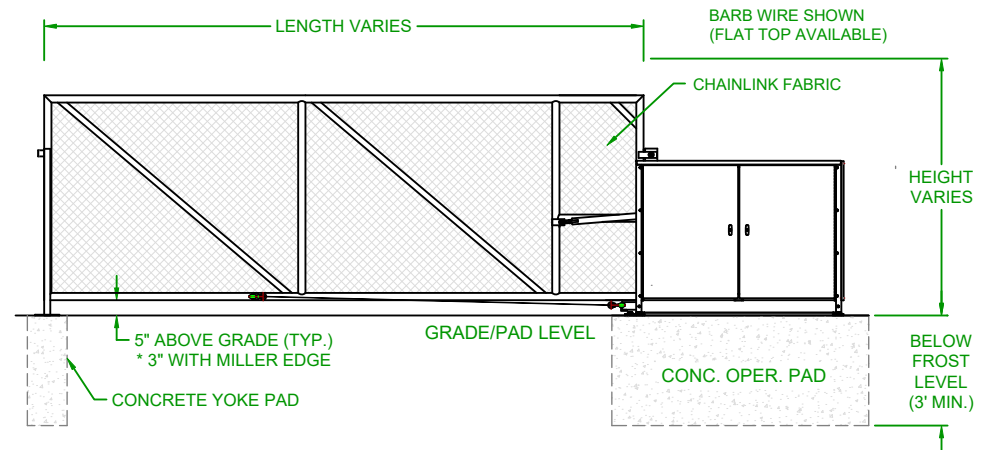

LEFTHAND - VERTICAL PIVOT GATE (VPG)

PLAN VIEW

RIGHTHAND - VERTICAL PIVOT GATE (VPG)

PLAN VIEW

ELEVATION VIEW
VIEWED FROM PRIVATE SIDE

ELEVATION VIEW
VIEWED FROM PRIVATE SIDE

NOTES:

- 1) ALL OF OUR GATES ARE TYPICALLY DRAWN FROM THE PRIVATE SIDE LOOKING OUT.
- 2) LENGTH AND HEIGHT VARIES, CONSULT WITH AUTOGATE SALES FOR MORE INFORMATION.
- 3) SHOWN WITH STANDARD 5' STYLE "E" YOKE. SEE DRAWING #105 FOR YOKE STYLES.
- 4) CONTOURS AND CURBS WILL REQUIRE CUSTOM DRAWINGS. (CONSULT WITH AUTOGATE).

NOTICE
THE INFORMATION CONTAINED ON THIS DOCUMENT IS CONFIDENTIAL. ANY DISSEMINATION, UNAPPROVED DISCLOSURE OR COPYING OF THIS INFORMATION IS STRICTLY PROHIBITED.
UNLESS OTHERWISE SPECIFIED DIMENSIONS ARE IN INCHES
ANGLES ± 1°
XX ± 1/32, .XX ± .01, .XXX ± .005

Date: 4/19/07
Dwn. By: MKS
Ckd. By: DMR

Dwg.: 300 Chainlink VPG
Title: 300 Chainlink Vertical Pivot Gate (VPG)

DO NOT SCALE					
Rev.:	Description:	Date:	Dwn. By:	Ckd. By:	
C	COMBINED LEFT AND RIGHT HAND GATES ON ONE PRINT	07/20/16	MKS	KAY	
B	VPG WAS VPL & INCREASED BARRIER SCREEN COVERAGE	04/29/15	MKS	DMR	
A	UPDATED PRINT - OPERATOR SHOWN MORE ACCURATELY	03/04/13	SLD	MKS	