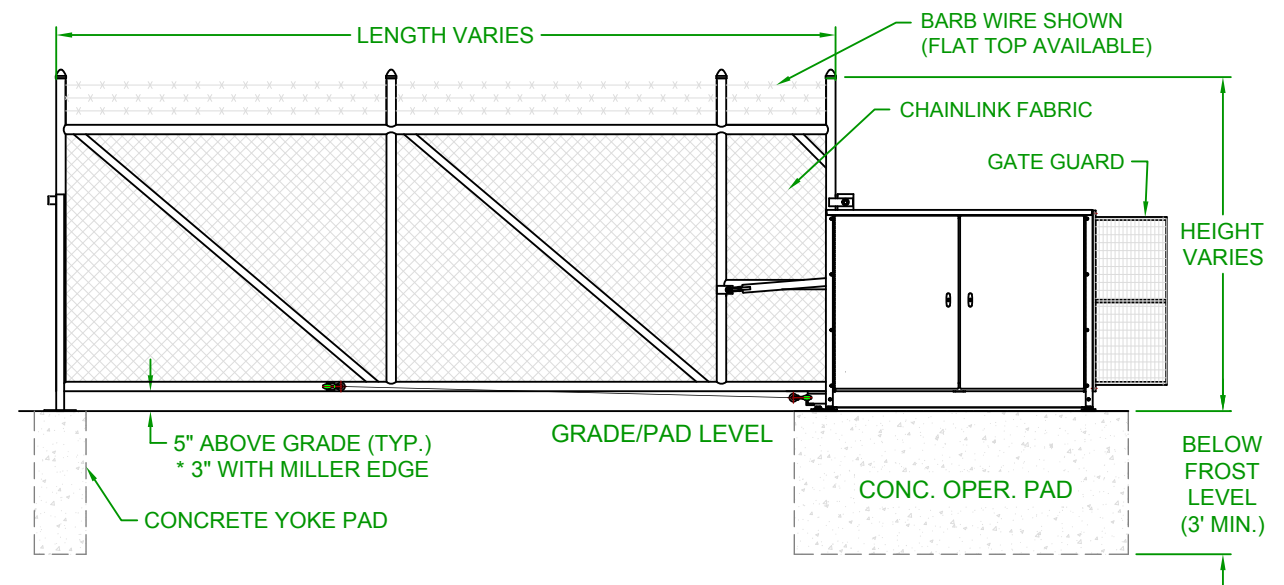

LEFTHAND - VERTICAL PIVOT GATE (VPG)

RIGHTHAND - VERTICAL PIVOT GATE (VPG)

PLAN VIEW

PLAN VIEW

ELEVATION VIEW  
VIEWED FROM PRIVATE SIDE

ELEVATION VIEW  
VIEWED FROM PRIVATE SIDE

NOTES:

- 1) ALL OF OUR GATES ARE TYPICALLY DRAWN FROM THE PRIVATE SIDE LOOKING OUT.
- 2) LENGTH AND HEIGHT VARIES, CONSULT WITH AUTOGATE SALES FOR MORE INFORMATION.
- 3) SHOWN WITH STANDARD 5" STYLE "E" YOKE. SEE DRAWING #105 FOR YOKE STYLES.
- 4) CONTOURS AND CURBS WILL REQUIRE CUSTOM DRAWINGS. (CONSULT WITH AUTOGATE).

Rev.:	Description:	Date:	Drn. By:	Ckd. By:
C	COMBINED LEFT AND RIGHT HAND GATES ON ONE PRINT	07/20/16	MKS	KAY
B	VPG WAS VPL & INCREASED BARRIER SCREEN COVERAGE	04/29/15	MKS	DMR
A	UPDATED PRINT - OPERATOR SHOWN MORE ACCURATELY	03/04/13	SLD	MKS

**NOTICE**  
THE INFORMATION CONTAINED ON THIS DOCUMENT IS CONFIDENTIAL. ANY DISSEMINATION, UNAPPROVED DISCLOSURE OR COPYING OF THIS INFORMATION IS STRICTLY PROHIBITED.  
UNLESS OTHERWISE SPECIFIED DIMENSIONS ARE IN INCHES  
ANGLES ± 1°  
X/X ± 1/32, .XX ± .01, .XXX ± .005