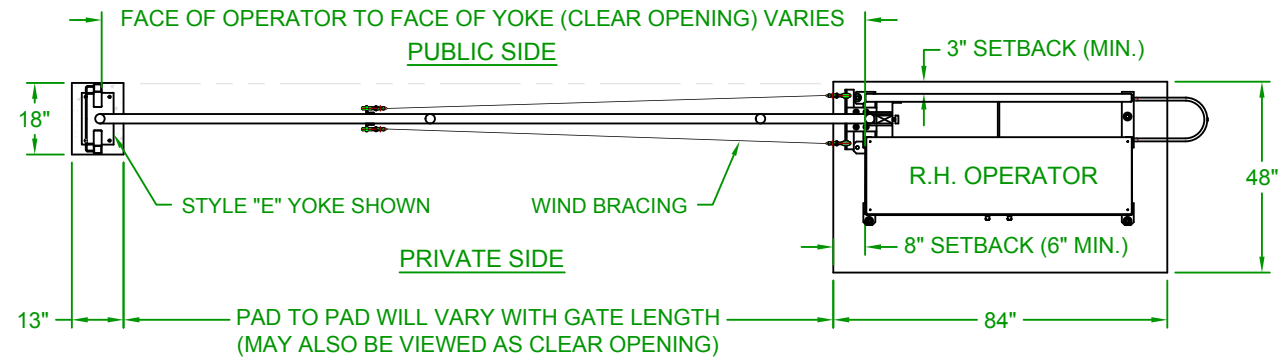

LEFTHAND - VERTICAL PIVOT GATE (VPG)

RIGHTHAND - VERTICAL PIVOT GATE (VPG)

PLAN VIEW

PLAN VIEW

ELEVATION VIEW  
VIEWED FROM PRIVATE SIDE

ELEVATION VIEW  
VIEWED FROM PRIVATE SIDE

NOTES:

- 1) ALL OF OUR GATES ARE TYPICALLY DRAWN FROM THE PRIVATE SIDE LOOKING OUT.
- 2) LENGTH AND HEIGHT VARIES, CONSULT WITH AUTOGATE SALES FOR MORE INFORMATION.
- 3) SHOWN WITH STANDARD 5" STYLE "E" YOKE. SEE DRAWING #105 FOR YOKE STYLES.
- 4) CONTOURS AND CURBS WILL REQUIRE CUSTOM DRAWINGS. (CONSULT WITH AUTOGATE).

Rev.:	Description:	Date:	Drn. By:	Ckd. By:
C	COMBINED LEFT AND RIGHT HAND GATES ON ONE PRINT	07/20/16	MKS	KAY
B	VPG WAS VPL & INCREASED BARRIER SCREEN COVERAGE	04/29/15	MKS	DMR
A	UPDATED PRINT - OPERATOR SHOWN MORE ACCURATELY	03/04/13	SLD	MKS

**NOTICE**  
THE INFORMATION CONTAINED ON THIS DOCUMENT IS CONFIDENTIAL. ANY DISSEMINATION, UNAPPROVED DISCLOSURE OR COPYING OF THIS INFORMATION IS STRICTLY PROHIBITED.  
UNLESS OTHERWISE SPECIFIED DIMENSIONS ARE IN INCHES  
ANGLES ± 1°  
X/X ± 1/32, .XX ± .01, .XXX ± .005