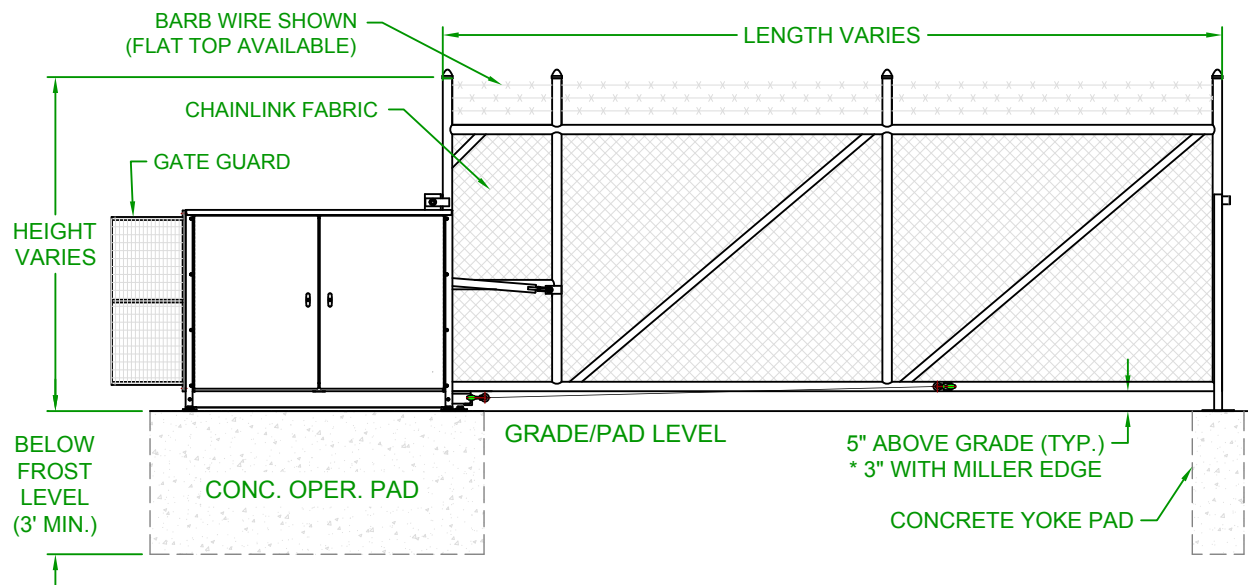

LEFTHAND - VERTICAL PIVOT GATE (VPG)

RIGHTHAND - VERTICAL PIVOT GATE (VPG)

PLAN VIEW

PLAN VIEW

ELEVATION VIEW  
VIEWED FROM PRIVATE SIDE

ELEVATION VIEW  
VIEWED FROM PRIVATE SIDE

NOTES:

- 1) ALL OF OUR GATES ARE TYPICALLY DRAWN FROM THE PRIVATE SIDE LOOKING OUT.
- 2) LENGTH AND HEIGHT VARIES, CONSULT WITH AUTOGATE SALES FOR MORE INFORMATION.
- 3) SHOWN WITH STANDARD 5" STYLE "E" YOKE. SEE DRAWING #105 FOR YOKE STYLES.
- 4) CONTOURS AND CURBS WILL REQUIRE CUSTOM DRAWINGS. (CONSULT WITH AUTOGATE).

Rev.:	Description:	Date:	Drn. By:	Ckd. By:
C	COMBINED LEFT AND RIGHT HAND GATES ON ONE PRINT	07/20/16	MKS	KAY
B	VPG WAS VPL & INCREASED BARRIER SCREEN COVERAGE	04/29/15	MKS	DMR
A	UPDATED PRINT - OPERATOR SHOWN MORE ACCURATELY	03/04/13	SLD	MKS