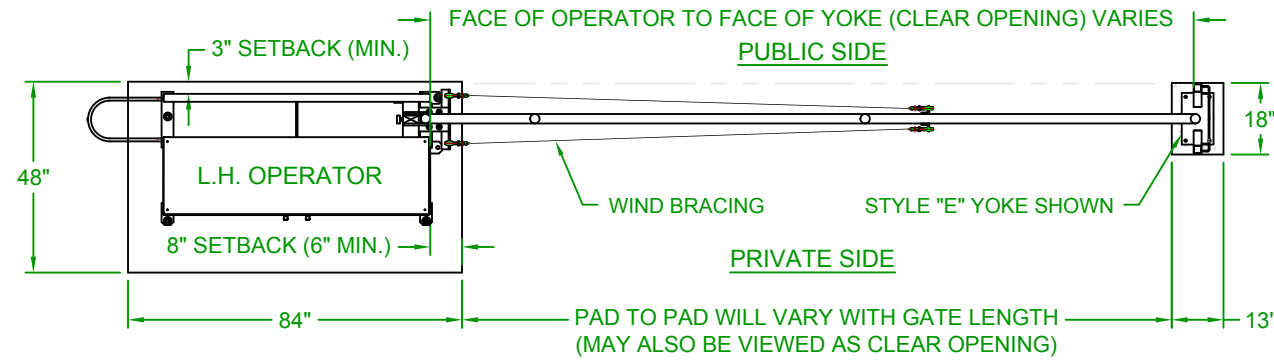

LEFTHAND - VERTICAL PIVOT GATE (VPG)

RIGHTHAND - VERTICAL PIVOT GATE (VPG)

PLAN VIEW

PLAN VIEW

ELEVATION VIEW  
VIEWED FROM PRIVATE SIDE

ELEVATION VIEW  
VIEWED FROM PRIVATE SIDE

NOTES:

- 1) ALL OF OUR GATES ARE TYPICALLY DRAWN FROM THE PRIVATE SIDE LOOKING OUT.
- 2) LENGTH AND HEIGHT VARIES, CONSULT WITH AUTOGATE SALES FOR MORE INFORMATION.
- 3) SHOWN WITH STANDARD 5" STYLE "E" YOKE. SEE DRAWING #105 FOR YOKE STYLES.
- 4) CONTOURS AND CURBS WILL REQUIRE CUSTOM DRAWINGS. (CONSULT WITH AUTOGATE).

Rev.:	Description:	Date:	Drn. By:	Ckd. By:
C	COMBINED LEFT AND RIGHT HAND GATES ON ONE PRINT	07/20/16	MKS	KAY
B	VPG WAS VPL & INCREASED BARRIER SCREEN COVERAGE	04/29/15	MKS	DMR
A	UPDATED PRINT - OPERATOR SHOWN MORE ACCURATELY	03/04/13	SLD	MKS

**NOTICE**  
THE INFORMATION CONTAINED ON THIS DOCUMENT IS CONFIDENTIAL. ANY DISSEMINATION, UNAPPROVED DISCLOSURE OR COPYING OF THIS INFORMATION IS STRICTLY PROHIBITED.  
UNLESS OTHERWISE SPECIFIED DIMENSIONS ARE IN INCHES  
ANGLES ± 1°  
X/X ± 1/32, .XX ± .01, .XXX ± .005