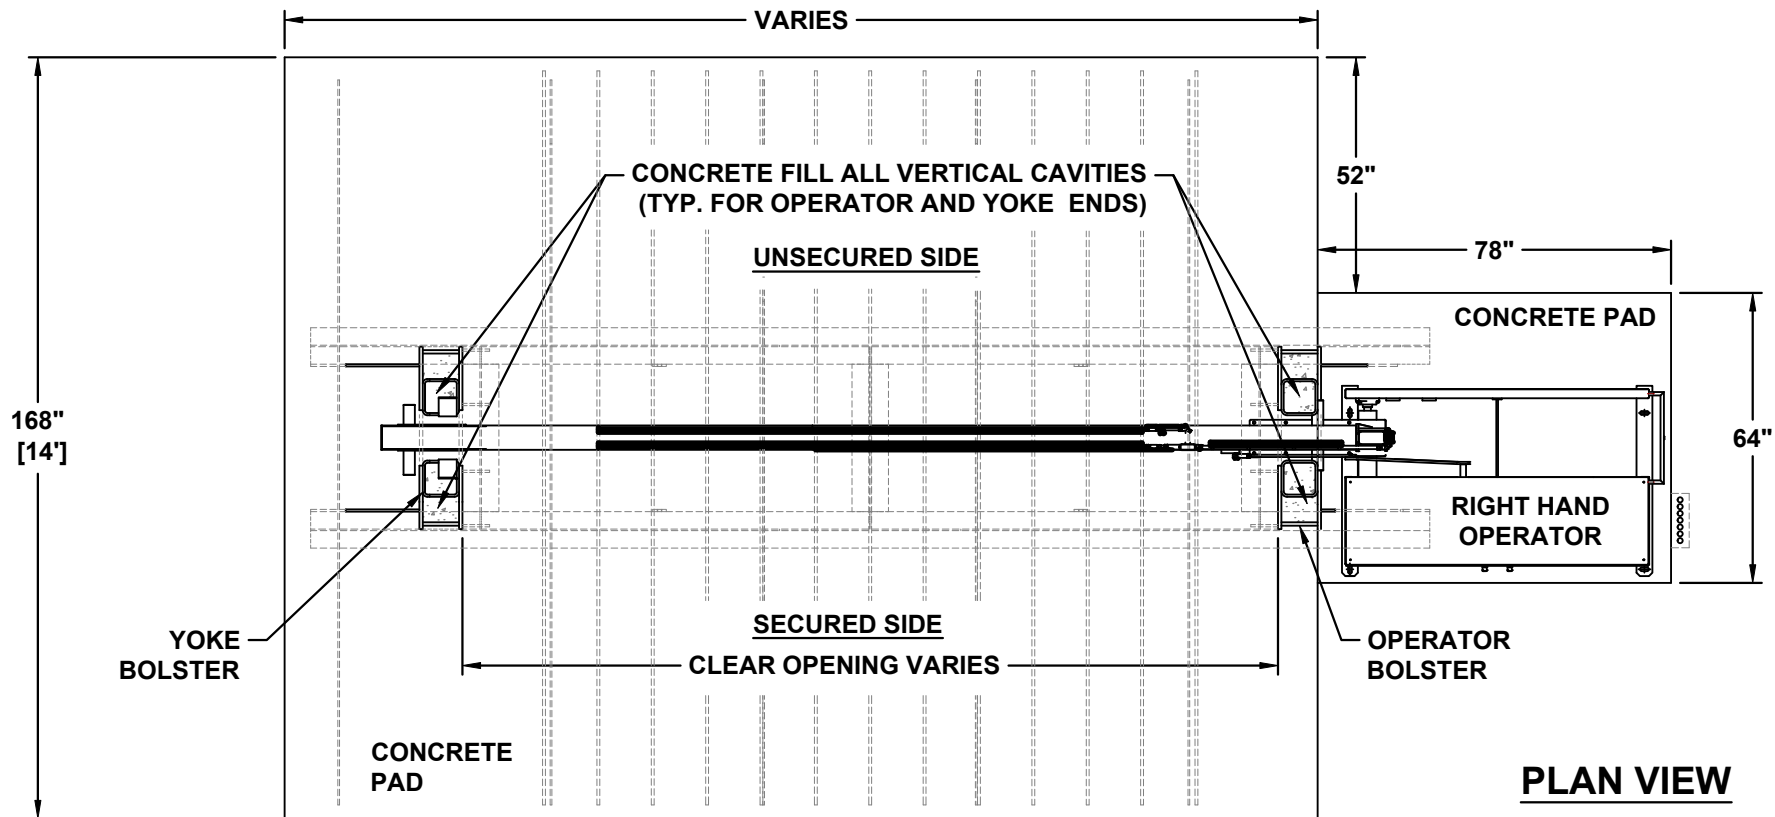

- NOTES:**
- 1) ALL OF OUR GATES ARE TYPICALLY DRAWN FROM THE PRIVATE SIDE, LOOKING OUT.
  - 2) LENGTH AND HEIGHT VARIES, CONSULT WITH AUTOGATE SALES FOR MORE INFORMATION.
  - 3) CONTOURS AND CURBS WILL REQUIRE CUSTOM DRAWINGS. (CONSULT WITH AUTOGATE).

**AG AutoGate**  
 Gate Entry Systems  
 Berlin Heights, Ohio  
 FAX (419) 588-3514

Rev.:		Description:		Date:	DO NOT SCALE		Drn. By:		Ckd. By:		
A		REVISED TO SHOW THE CURRENT LED LIGHTS		10/29/21	MS	BF	UNLESS OTHERWISE SPECIFIED DIMENSIONS ARE IN INCHES ANGLES ± 1°		Dwg.: M30 SF Barrier.dwg		
								X/X ± 1/32, .XX ± .01, .XXX ± .005		Title: M30 Shallow Foundation, Barrier Arm (LH)	