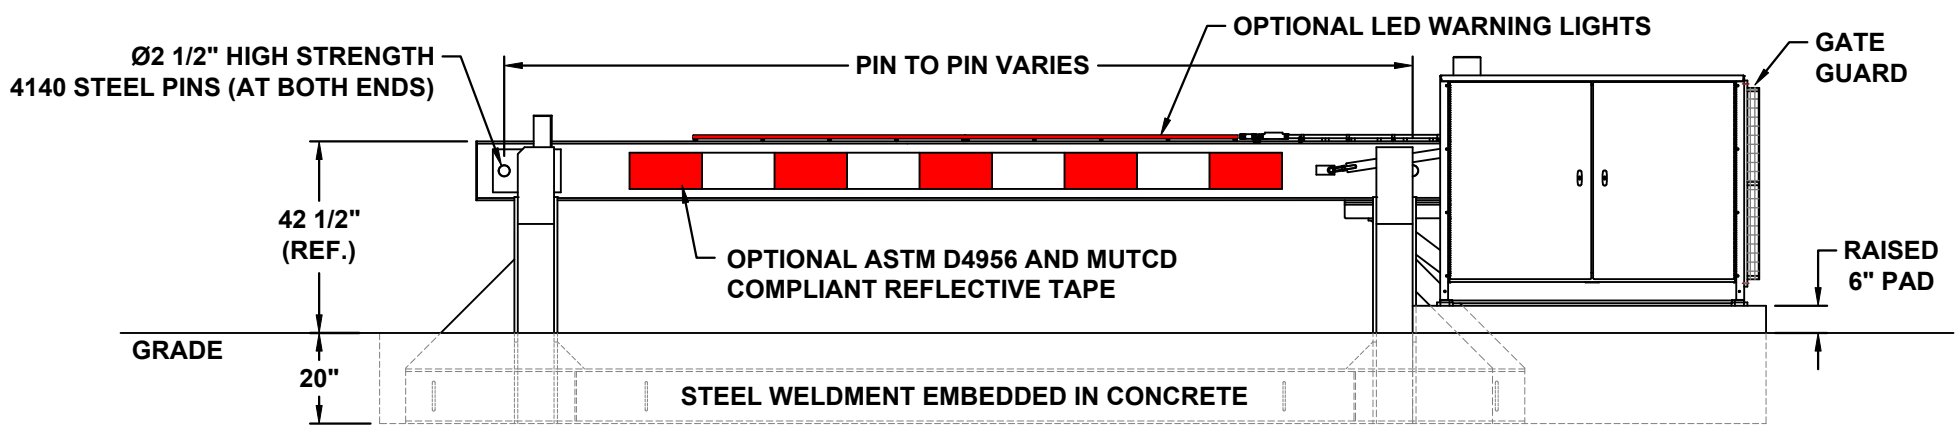

- NOTES:**
- 1) ALL OF OUR GATES ARE TYPICALLY DRAWN FROM THE PRIVATE SIDE, LOOKING OUT.
  - 2) LENGTH AND HEIGHT VARIES, CONSULT WITH AUTOGATE SALES FOR MORE INFORMATION.
  - 3) CONTOURS AND CURBS WILL REQUIRE CUSTOM DRAWINGS. (CONSULT WITH AUTOGATE).

**AG AutoGate**  
 Gate Entry Systems  
 Berlin Heights, Ohio  
 FAX (419) 588-3514

Rev.:		Description:		Date:	DO NOT SCALE		Drn. By:		Ckd. By:		
A		REVISED TO SHOW THE CURRENT LED LIGHTS		10/29/21	MS	BF	UNLESS OTHERWISE SPECIFIED DIMENSIONS ARE IN INCHES ANGLES ± 1°		Dwg.: M30 SF Barrier.dwg		
								X/X ± 1/32, .XX ± .01, .XXX ± .005		Title: M30 Shallow Foundation, Barrier Arm (LH)	

Rev.:	Description:	Date:	Drn. By:	Ckd. By:
A	REVISED TO SHOW THE CURRENT LED LIGHTS	10/29/21	MS	BF

**DO NOT SCALE**

UNLESS OTHERWISE SPECIFIED DIMENSIONS ARE IN INCHES ANGLES ± 1°  
 XX ± 1/32, .XX ± .01, .XXX ± .005